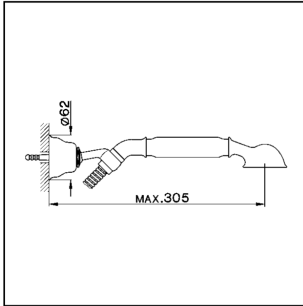

Shower set ARCANA COMPONENTS_AR003050

cisal

AR 00305

- **Supporto duplex esterno**
- **Swivel wall-bracket**
- **Handbrause**
- **Support douchette**