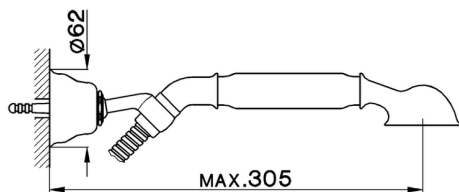

AVAILABLE FINISHINGS

- **21** 21 Chrome
- **24** 24 Gold
- **26** 26 Old Copper
- **27** 27 Old Bronze
- **2A** 2A Satin Brushed Nickel
- **74** 74 Chrome/Gold

CHARACTERISTICS