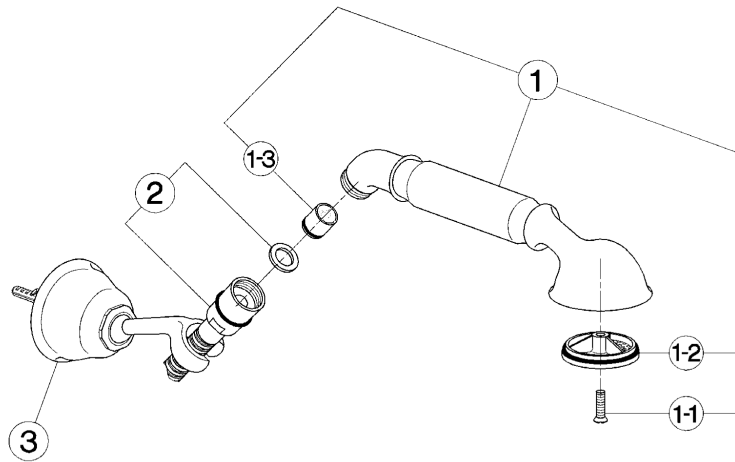

bar	PORTATA * FLOW RATE DURCHFLOSS DEBIT l/min.
0.5	7.5
1	11.5
2	18.5
3	24
4	29
5	33

* senza resistenza silenziosa (uscita libera)
without hydraulic resistance
ohne Widerstand
sans résistance hydraulique

NR.	DESCRIZIONE DESCRIPTION BESCHREIBUNG DESCRIPTION	N. CODICE CODE NO. WERKSNR. NR. CODE	NR.	DESCRIZIONE DESCRIPTION BESCHREIBUNG DESCRIPTION	N. CODICE CODE NO. WERKSNR. NR. CODE	NR.	DESCRIZIONE DESCRIPTION BESCHREIBUNG DESCRIPTION	N. CODICE CODE NO. WERKSNR. NR. CODE
1	Doccia per gruppo vasca "AR" Handshower "AR" Handbrause-WB "AR" Douchette "AR"	ZZ 90078 0	3	Supporto duplex esterno "AR" Hook handshower "AR" Wandhalter U "AR" Support mural "AR"	ZZ 90082 0			
1-1	Vite di fissaggio diffusore per doccia in ottone Fixing screw for spray-kit handshower Befestigungsschraube f. Einsatz l.Br. in Messing Vis fixation diffuseur pour douchette en laiton	ZZ 92640 0						
1-1	Vite di fissaggio diffusore per doccia in ABS Fixing screw for spray-kit ABS handshower Befestigungsschraube f. Einsatz l.Bräuse in ABS Vis de fixation diffuseur pour douchette en ABS	ZZ 93401 0						
1-2	Diffusore doccia "AR" Spray-kit handshower "AR" Einsatz l.Bräuse "AR" Diffuseur douchette "AR"	ZZ 90544 0						
1-3	Valvola anti-ritorno Ø15 per doccia Back-flow valve Ø15 Durchflussverhinderer Ø15 Clapet anti-retour Ø15	ZZ 92956 0						
2	Flessibile 150 cm Ø14 1/2"x1/2" DA conico Flex 150 cm Ø14 1/2"x1/2" conic Brauseschlauch 150 cm Ø14 1/2"x1/2" Flex 150 cm Ø14 1/2"x1/2"	ZA 00901 0						

AR.23

AR003050

<https://en.cisal.it/shower-set-arcana-components-ar003050>

2026-04-26