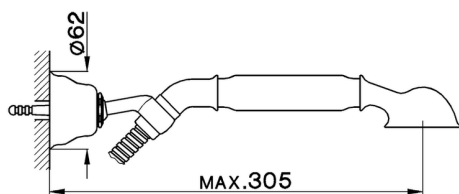

AVAILABLE FINISHINGS

- **21** 21 Chrome
- **24** 24 Gold
- **26** 26 Old Copper
- **27** 27 Old Bronze
- **2A** 2A Satin Brushed Nickel
- **74** 74 Chrome/Gold

CHARACTERISTICS