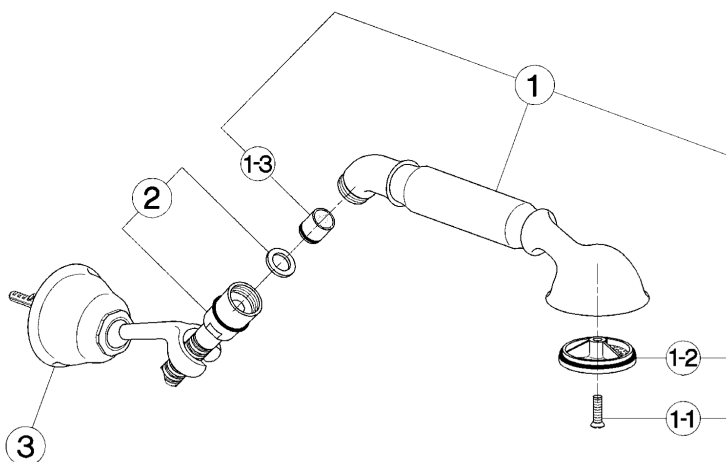

bar	PORTATA * FLOW RATE DURCHFLOSS DEBIT l/min.
0.5	7.5
1	11.5
2	18.5
3	24
4	29
5	33

* senza resistenza silenziosa (uscita libera)
without hydraulic resistance
ohne Widerstand
sans résistance hydraulique

NR.	DESCRIZIONE DESCRIPTION BESCHREIBUNG DESCRIPTION	N. CODICE CODE NO. WERKSNR. NR. CODE	NR.	DESCRIZIONE DESCRIPTION BESCHREIBUNG DESCRIPTION	N. CODICE CODE NO. WERKSNR. NR. CODE	NR.	DESCRIZIONE DESCRIPTION BESCHREIBUNG DESCRIPTION	N. CODICE CODE NO. WERKSNR. NR. CODE
1	Doccia per gruppo vasca "AR" Handshower "AR" Handbrause-WB "AR" Douchette "AR"	ZZ 90078 0	3	Supporto duplex esterno "AR" Hook handshower "AR" Wandhalter U "AR" Support mural "AR"	ZZ 90082 0			
1-1	Vite di fissaggio diffusore per doccia in ottone Fixing screw for spray-kit handshower Befestigungsschraube f. Einsatz l.Br. in Messing Vis fixation diffuseur pour douchette en laiton	ZZ 92640 0						
1-1	Vite di fissaggio diffusore per doccia in ABS Fixing screw for spray-kit ABS handshower Befestigungsschraube f. Einsatz l.Bräuse in ABS Vis de fixation diffuseur pour douchette en ABS	ZZ 93401 0						
1-2	Diffusore doccia "AR" Spray-kit handshower "AR" Einsatz l.Bräuse "AR" Diffuseur douchette "AR"	ZZ 90544 0						
1-3	Valvola anti-ritorno Ø15 per doccia Back-flow valve Ø15 Durchflussverhinderer Ø15 Clapet anti-retour Ø15	ZZ 92956 0						
2	Flessibile 150 cm Ø14 1/2"x1/2" DA conico Flex 150 cm Ø14 1/2"x1/2" conic Brauseschlauch 150 cm Ø14 1/2"x1/2" Flex 150 cm Ø14 1/2"x1/2"	ZA 00901 0						

AR.23

AR003050

<https://en.cisal.it/shower-set-arcana-components-ar003050>

2026-06-13