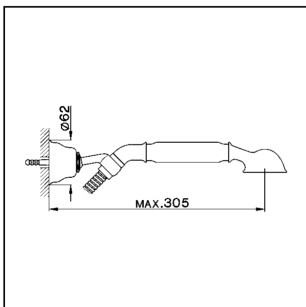

Shower set ARCANA COMPONENTS_AR003050

cisal

AR 00305

- **Supporto duplex esterno**
- **Swivel wall-bracket**
- **Handbrause**
- **Support douchette**