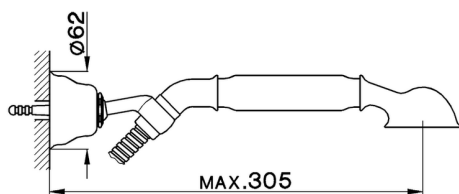

Shower set ARCANA COMPONENTS_AR003050

MODEL **AR003050**

Shower set, wall mounted swivel handshower holder, Arcana one spray handshower, Brass 150 cm flexible hose

AVAILABLE FINISHINGS

-  **21** 21 Chrome
-  **24** 24 Gold
-  **26** 26 Old Copper
-  **27** 27 Old Bronze
-  **2A** 2A Satin Brushed Nickel
-  **74** 74 Chrome/Gold

CHARACTERISTICS

Shower set ARCANA COMPONENTS_AR003050

cisal

AR 00305

- Supporto duplex esterno
- Swivel wall-bracket
- Handbrause
- Support douchette

| bar | PORTATA * FLOW RATE DURCHFLOSS DEBIT l/min. |
|-----|---------------------------------------------------------|
| 0.5 | 7.5 |
| 1 | 11.5 |
| 2 | 18.5 |
| 3 | 24 |
| 4 | 29 |
| 5 | 33 |