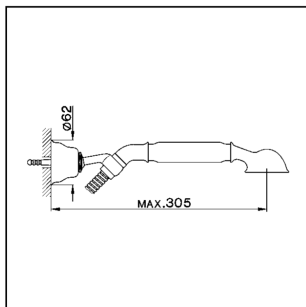

Shower set ARCANA COMPONENTS_AR003050

MODEL **AR003050**

Shower set, wall mounted swivel handshower holder, Arcana one spray handshower, Brass 150 cm flexible hose

AVAILABLE FINISHINGS

-  **21** 21 Chrome
-  **24** 24 Gold
-  **26** 26 Old Copper
-  **27** 27 Old Bronze
-  **2A** 2A Satin Brushed Nickel
-  **74** 74 Chrome/Gold

CHARACTERISTICS

Shower set ARCANA COMPONENTS_AR003050

cisal

AR 00305

- Supporto duplex esterno
- Swivel wall-bracket
- Handbrause
- Support douchette

| bar | PORTATA * FLOW RATE DURCHFLOSS DEBIT l/min. |
|-----|---------------------------------------------------------|
| 0.5 | 7.5 |
| 1 | 11.5 |
| 2 | 18.5 |
| 3 | 24 |
| 4 | 29 |
| 5 | 33 |