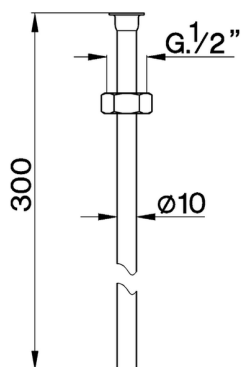

## Connecting tube COMPONENTS\_ZA002850

MODEL **ZA002850**

Connecting tube

AVAILABLE FINISHINGS

**21** 21 Chrome

**27** 27 Old Bronze

CHARACTERISTICS

2025-01-05