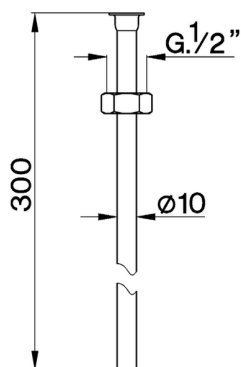

Connecting tube COMPONENTS_ZA002850

MODEL **ZA002850**

Connecting tube

AVAILABLE FINISHINGS

21 21 Chrome

27 27 Old Bronze

CHARACTERISTICS

2025-01-02