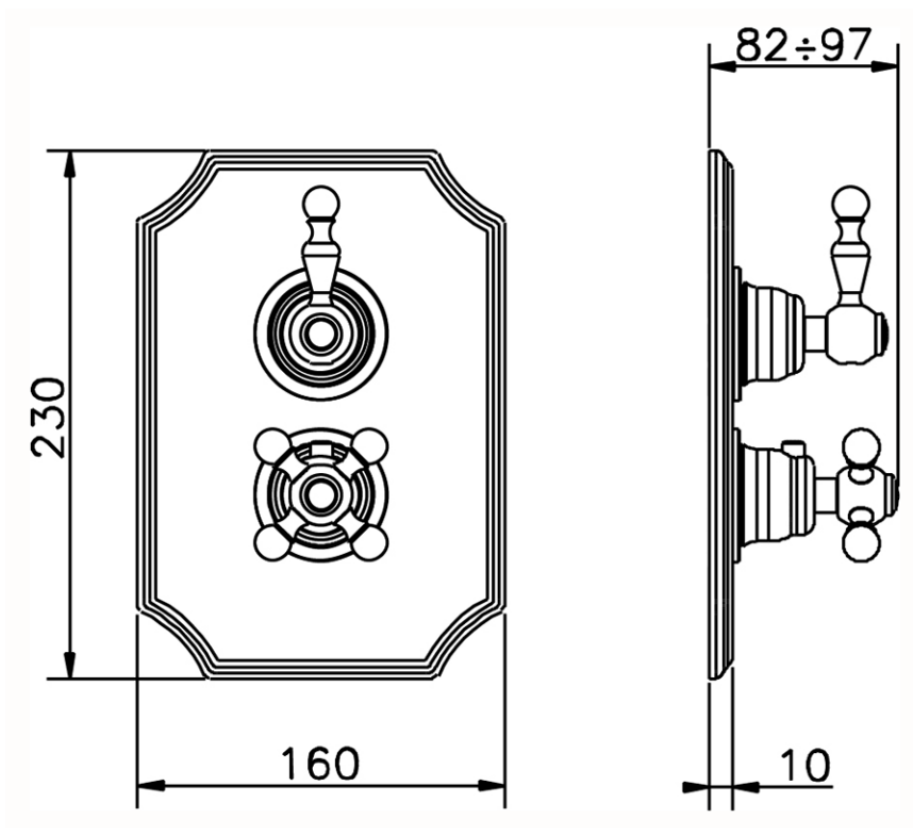

Exposed part for con.thermo.shower valve, 2-outlet ARCANA AMERICA_AA018100

AA018100

<https://en.cisal.it/exposed-part-for-con-thermo-shower-valve-2-outlet-arcana-america-aa018100>

Piastra/Plate/Plaque/Platte/Placa

2-3mm: XX 25-40 YY 76-91

10 mm: XX 16-31 YY 65-80

ZA018101

<https://en.cisal.it/concealed-thermostatic-shower-valve-2-outlets-concealed-za018101>

2026-02-03