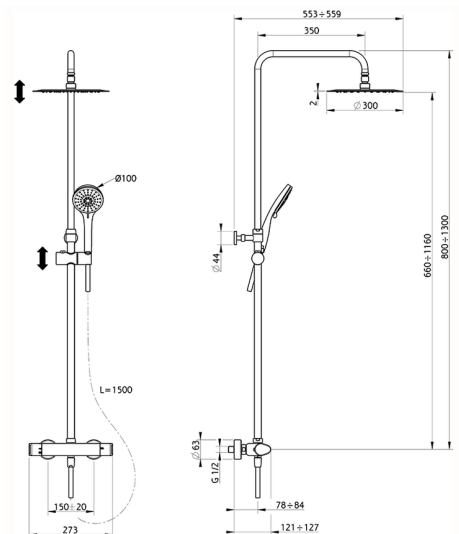

2-functions Thermostatic shower set SHOWER COLUMNS_A3C82090

MODEL **A3C82090**

2-functions Thermostatic shower set, 2 outlet devia stop, adjustable riser column, sliding handshower holder, 100 mm ABS 3 sprays handshower, D.300 mm INOX round showerhead, 150 cm smooth SILVERFLEX Flexible Hose

AVAILABLE FINISHINGS

CHARACTERISTICS

Cartridge Spare Parts **22.04A.AR - ZZ97279004**

Argo 2 (long filter) Thermostatic Valve

DeviaStop

The Cisal Devia Stop technology allows to adjust the water flow and to direct it to the selected output point (overhead soaker, hand shower, etc).