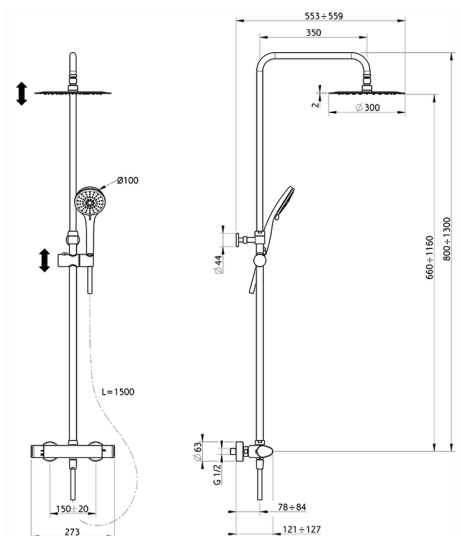

2-functions Thermostatic shower set SHOWER COLUMNS_A3C82090

MODEL **A3C82090**

2-functions Thermostatic shower set, 2 outlet devia stop, adjustable riser column, sliding handshower holder, 100 mm ABS 3 sprays handshower, D.300 mm INOX round showerhead, 150 cm smooth SILVERFLEX Flexible Hose

AVAILABLE FINISHINGS

CHARACTERISTICS

Cartridge Spare Parts **22.04A.AR - ZZ97279004**

Argo 2 (long filter) Thermostatic Valve

DeviaStop

The Cisal Devia Stop technology allows to adjust the water flow and to direct it to the selected output point (overhead soaker, hand shower, etc).