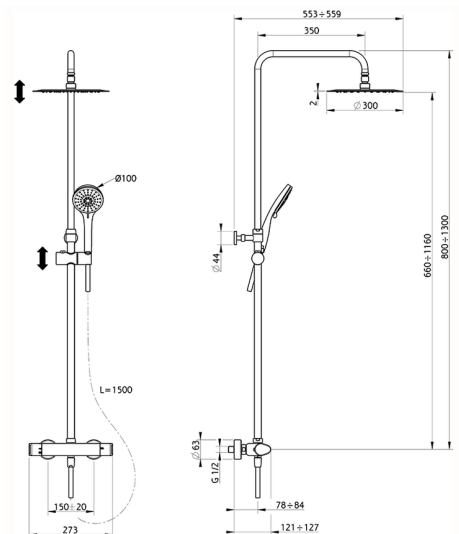

## 2-functions Thermostatic shower set SHOWER COLUMNS\_A3C82090

MODEL **A3C82090**

2-functions Thermostatic shower set, 2 outlet devia stop, adjustable riser column, sliding handshower holder, 100 mm ABS 3 sprays handshower, D.300 mm INOX round showerhead, 150 cm smooth SILVERFLEX Flexible Hose

AVAILABLE FINISHINGS

CHARACTERISTICS

Cartridge Spare Parts **22.04A.AR - ZZ97279004**

**Argo 2 (long filter) Thermostatic Valve**

### DeviaStop

The Cisal Devia Stop technology allows to adjust the water flow and to direct it to the selected output point (overhead soaker, hand shower, etc).