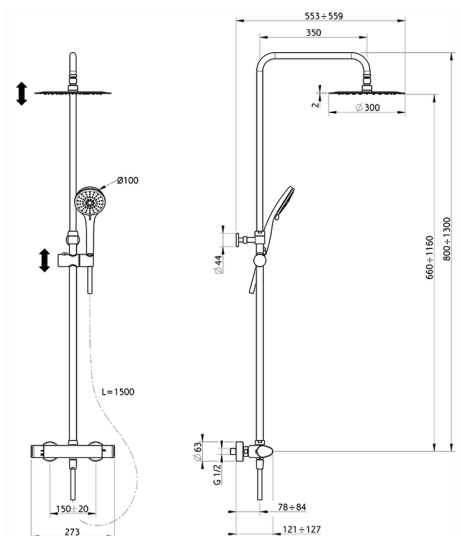

## 2-functions Thermostatic shower set SHOWER COLUMNS\_A3C82090

MODEL **A3C82090**

2-functions Thermostatic shower set, 2 outlet devia stop, adjustable riser column, sliding handshower holder, 100 mm ABS 3 sprays handshower, D.300 mm INOX round showerhead, 150 cm smooth SILVERFLEX Flexible Hose

AVAILABLE FINISHINGS

CHARACTERISTICS

Cartridge Spare Parts **22.04A.AR - ZZ97279004**

**Argo 2 (long filter) Thermostatic Valve**

### DeviaStop

The Cisal Devia Stop technology allows to adjust the water flow and to direct it to the selected output point (overhead soaker, hand shower, etc).