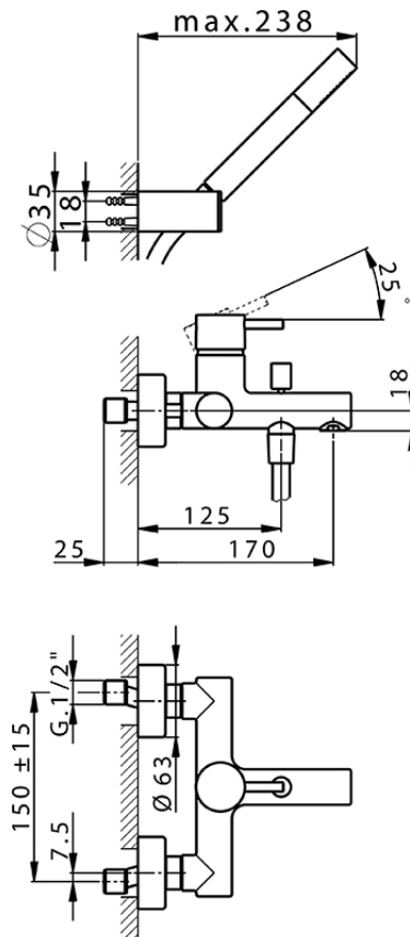

## Single lever bath mixer, with shower set LESS MINIMAL\_LM000121

LM000121

<https://en.cisal.it/single-lever-bath-mixer-with-shower-set-less-minimal-lm000121>

2026-06-30