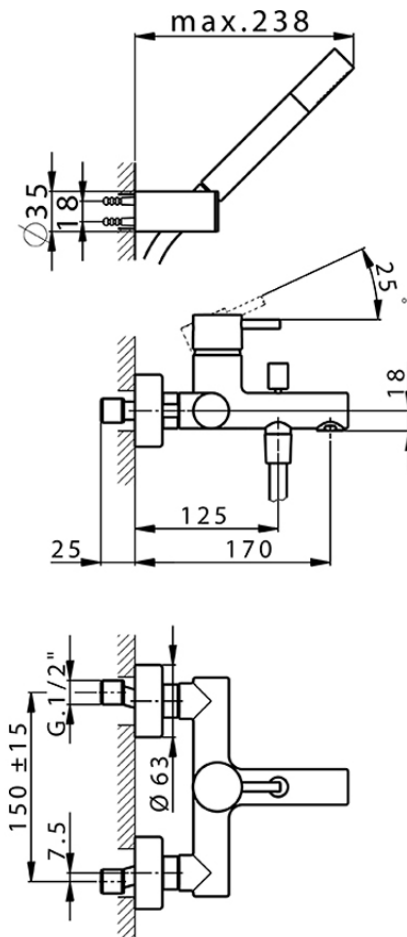

Single lever bath mixer, with shower set LESS MINIMAL_LM000121

LM000121

<https://en.cisal.it/single-lever-bath-mixer-with-shower-set-less-minimal-lm000121>

2026-06-08