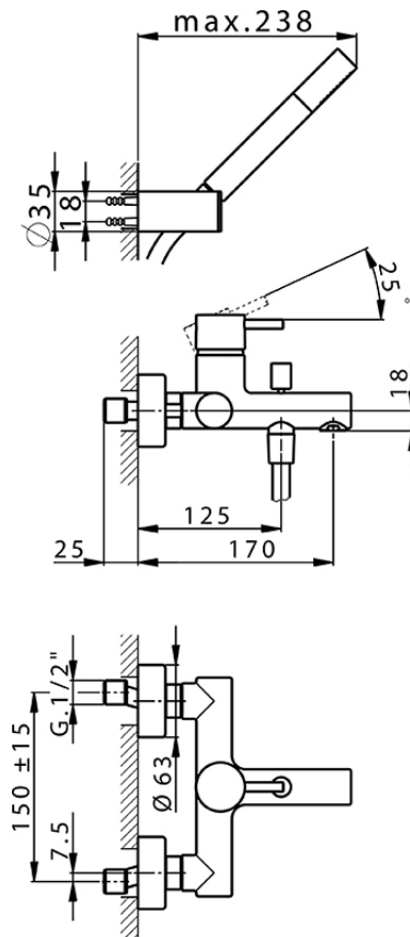

## Single lever bath mixer, with shower set LESS MINIMAL\_LM000121

LM000121

<https://en.cisal.it/single-lever-bath-mixer-with-shower-set-less-minimal-lm000121>

2026-04-08