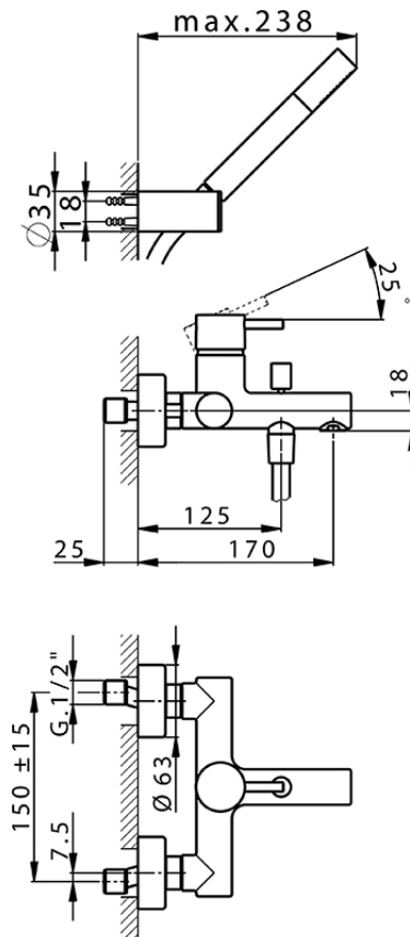

Single lever bath mixer, with shower set LESS MINIMAL_LM000121

LM000121

<https://en.cisal.it/single-lever-bath-mixer-with-shower-set-less-minimal-lm000121>

2026-06-29