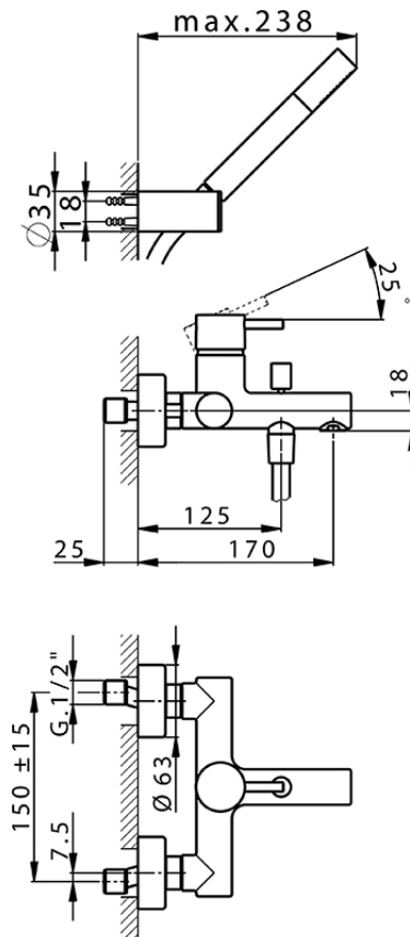

## Single lever bath mixer, with shower set LESS MINIMAL\_LM000121

LM000121

<https://en.cisal.it/single-lever-bath-mixer-with-shower-set-less-minimal-lm000121>

2026-06-08