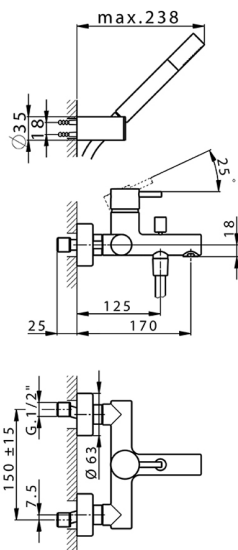

## Single lever bath mixer, with shower set LESS MINIMAL\_LM000121

MODEL **LM000121**

Single lever bath mixer, with shower set, wall mounted adjustable handshower bracket, Brass minimalistic one spray handshower, 150 cm PVC Flexible Hose

### CHARACTERISTICS

Cartridge Spare Parts **ZZ95435000**  
**35 mm Cartridge**

### EcoStop

EcoStop feature limits water flow to approximately 50% of maximum output with one point of resistance on setting. Push slightly past the middle stop only when full water output is required. This will save water up to 50%.