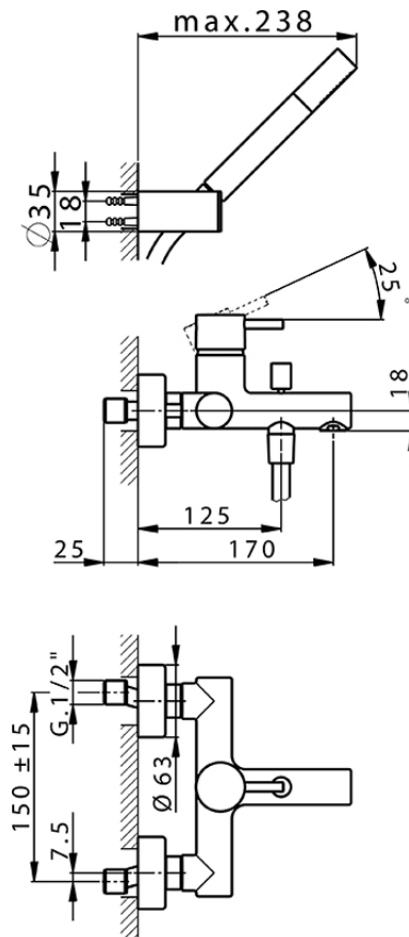

## Single lever bath mixer, with shower set LESS MINIMAL\_LM000121

LM000121

<https://en.cisal.it/single-lever-bath-mixer-with-shower-set-less-minimal-lm000121>

2026-06-13