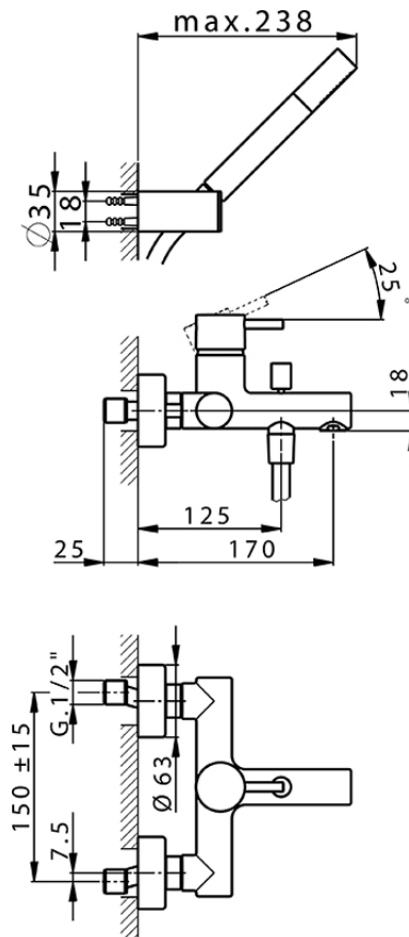

Single lever bath mixer, with shower set LESS MINIMAL_LM000121

LM000121

<https://en.cisal.it/single-lever-bath-mixer-with-shower-set-less-minimal-lm000121>

2026-05-19