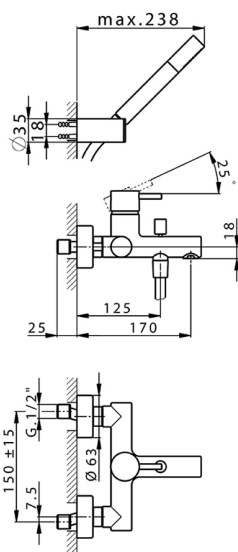

## Single lever bath mixer, with shower set LESS MINIMAL\_LM000121

MODEL **LM000121**

Single lever bath mixer, with shower set, wall mounted adjustable handshower bracket, Brass minimalistic one spray handshower, 150 cm PVC Flexible Hose

### CHARACTERISTICS

Cartridge Spare Parts **ZZ95435000**  
**35 mm Cartridge**

### EcoStop

EcoStop feature limits water flow to approximately 50% of maximum output with one point of resistance on setting. Push slightly past the middle stop only when full water output is required. This will save water up to 50%.