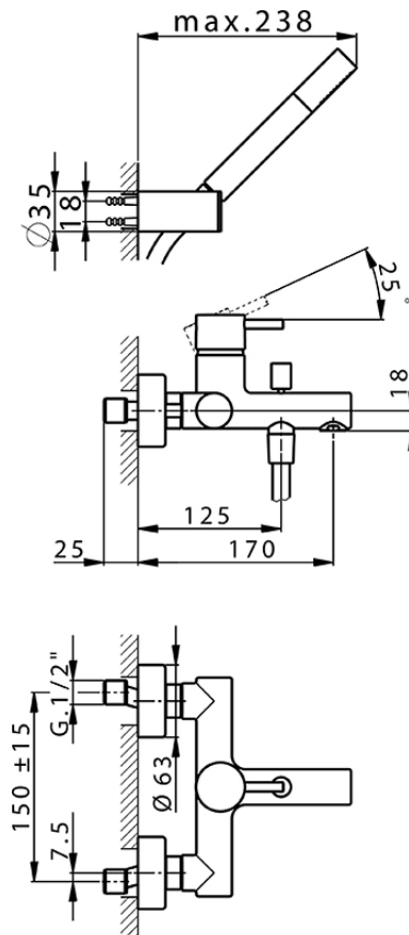

Single lever bath mixer, with shower set LESS MINIMAL_LM000121

LM000121

<https://en.cisal.it/single-lever-bath-mixer-with-shower-set-less-minimal-lm000121>

2026-04-08