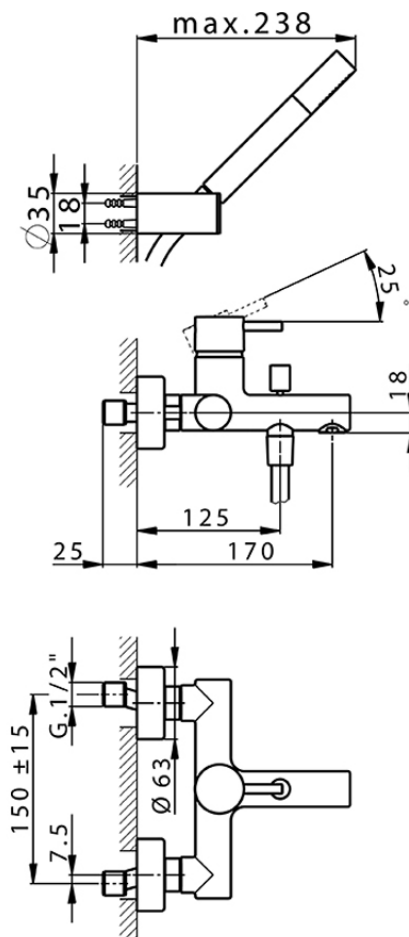

Single lever bath mixer, with shower set LESS MINIMAL_LM000121

LM000121

<https://en.cisal.it/single-lever-bath-mixer-with-shower-set-less-minimal-lm000121>

2026-04-28