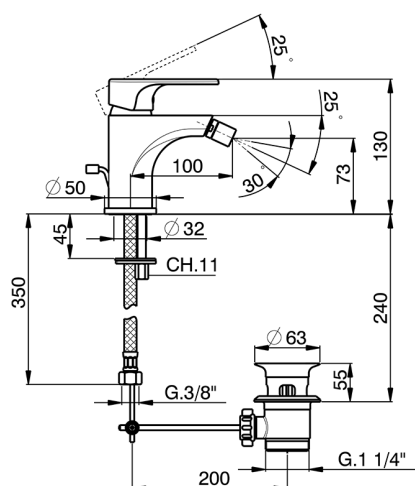

Single lever bidet mixer EnergySave ALMA_A3000555

MODEL **A3000555**

Single lever bidet mixer EnergySave, with automatic 1"1/4 automatic pop-up waste, G.3/8" stainless steel flexible hoses

AVAILABLE FINISHINGS

-  **21** 21 Chrome
-  **2F** 2F Brushed Nickel
-  **40** 40 Matt Black

CHARACTERISTICS

Cartridge Spare Parts **ZZ96800000**

35 mm Cartridge

EcoStop

EcoStop feature limits water flow to approximately 50% of maximum output with one point of resistance on setting. Push slightly past the middle stop only when full water output is required. This will save water up to 50%.

EnergySave

Thanks to the EnergySave device, only cold water will be drawn if the lever is operated in the central position, so that the water heater will not be engaged and no hot water wasted, leading to considerable savings in energy and costs. The temperature can be adjusted by rotating the lever to the left, until the desired temperature is reached.

Single lever bidet mixer EnergySave ALMA_A3000555

A3000555

<https://en.cisal.it/single-lever-bidet-mixer-energysave-alma-a3000555>

2026-04-30