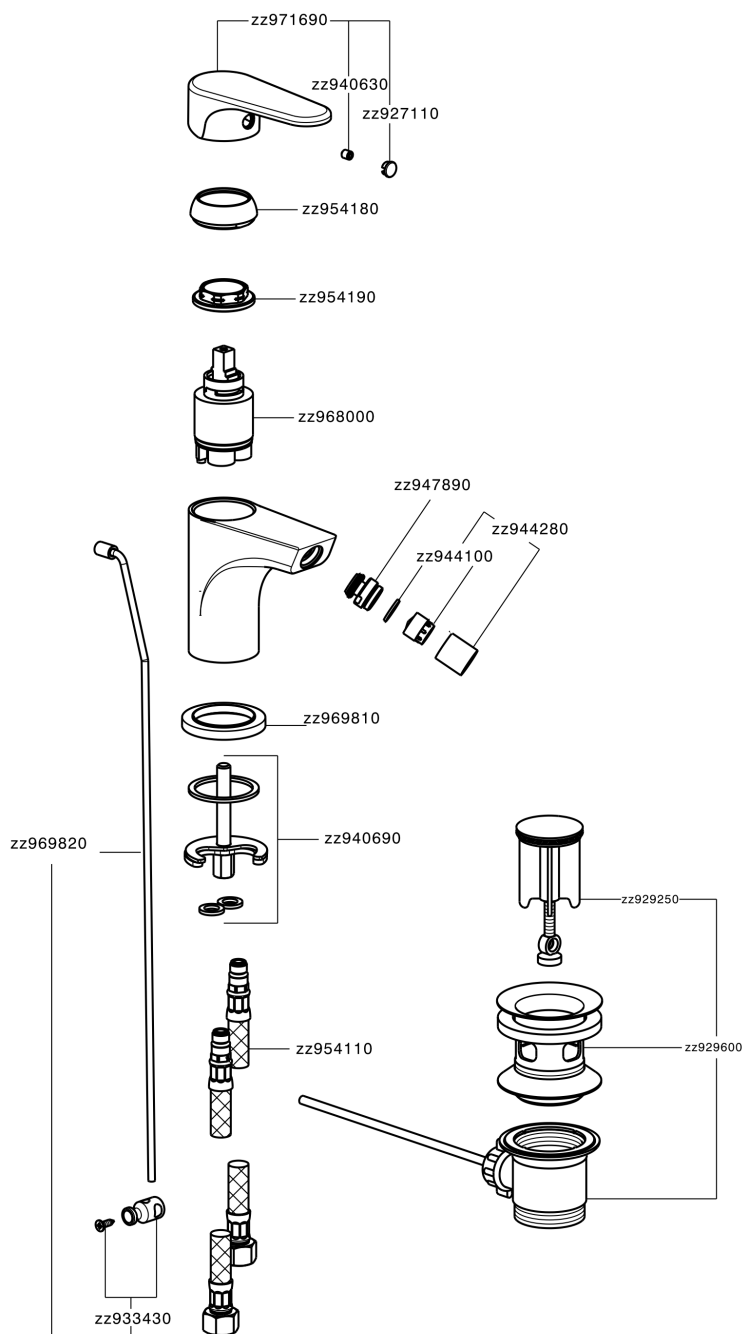

Single lever bidet mixer EnergySave ALMA_A3000555

MODEL **A3000555**

Single lever bidet mixer EnergySave, with automatic 1"1/4 automatic pop-up waste, G.3/8" stainless steel flexible hoses

AVAILABLE FINISHINGS

-  **21** 21 Chrome
-  **2F** 2F Brushed Nickel
-  **40** 40 Matt Black

CHARACTERISTICS

Cartridge Spare Parts **ZZ96800000**

35 mm Cartridge

EcoStop

EcoStop feature limits water flow to approximately 50% of maximum output with one point of resistance on setting. Push slightly past the middle stop only when full water output is required. This will save water up to 50%.

EnergySave

Thanks to the EnergySave device, only cold water will be drawn if the lever is operated in the central position, so that the water heater will not be engaged and no hot water wasted, leading to considerable savings in energy and costs. The temperature can be adjusted by rotating the lever to the left, until the desired temperature is reached.

Single lever bidet mixer EnergySave ALMA_A3000555

A3000555

<https://en.cisal.it/single-lever-bidet-mixer-energysave-alma-a3000555>

2026-04-30