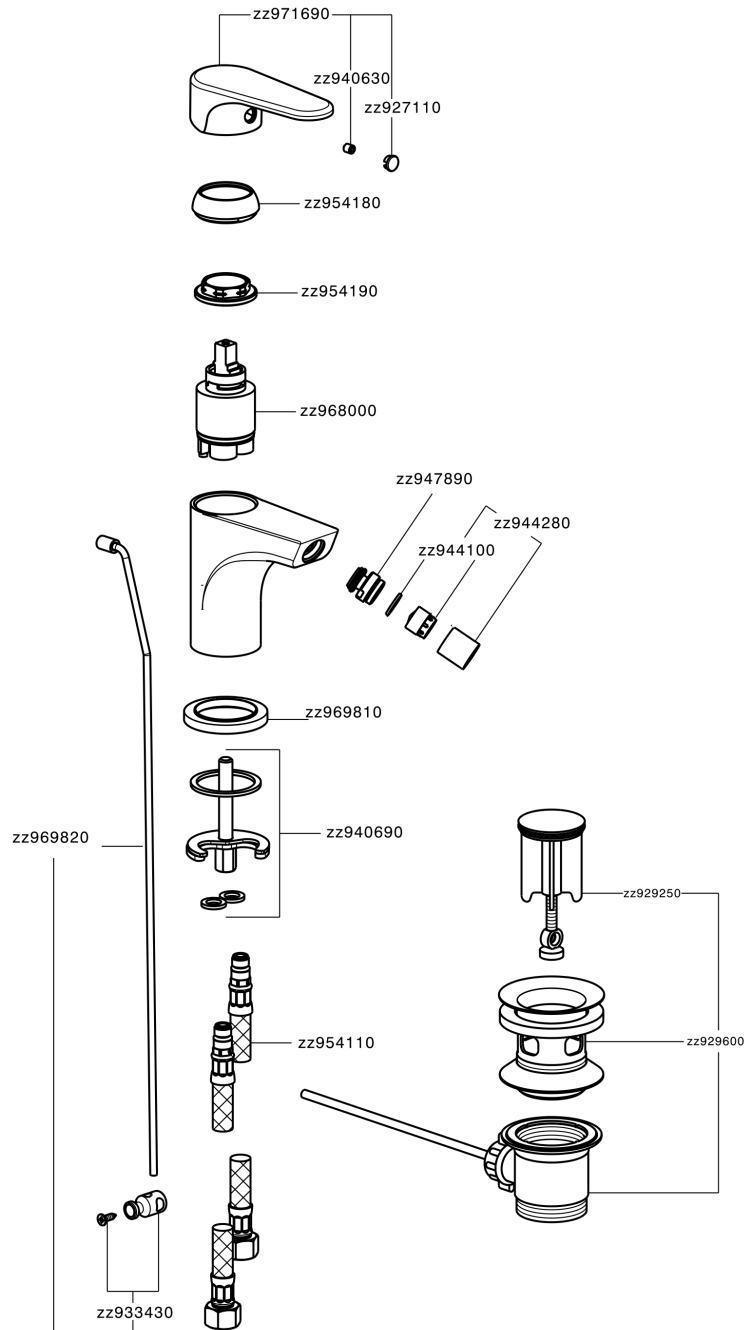

Single lever bidet mixer EnergySave ALMA_A3000555

A3000555

<https://en.cisal.it/single-lever-bidet-mixer-energysave-alma-a3000555>

2026-05-20