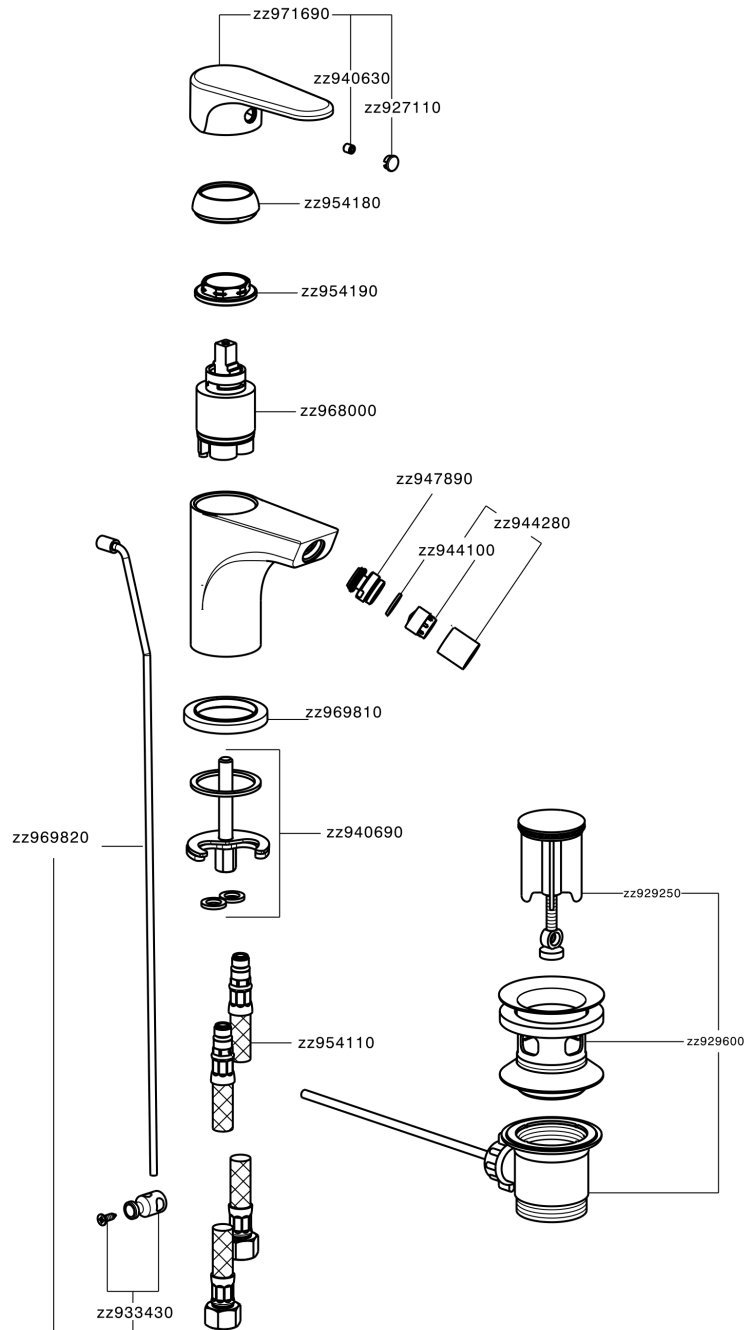

Single lever bidet mixer EnergySave ALMA_A3000555

A3000555

<https://en.cisal.it/single-lever-bidet-mixer-energysave-alma-a3000555>

2026-04-30