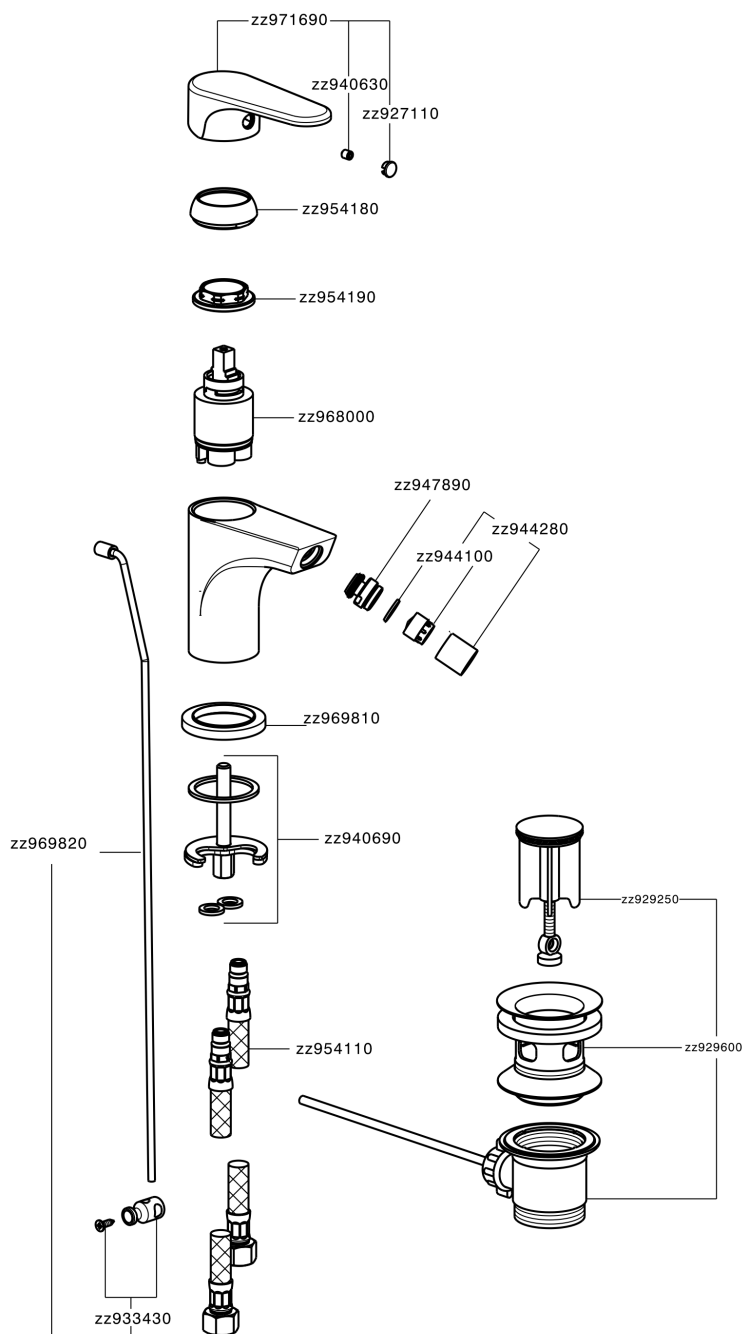

Single lever bidet mixer EnergySave ALMA_A3000555

MODEL **A3000555**

Single lever bidet mixer EnergySave, with automatic 1"1/4 automatic pop-up waste, G.3/8" stainless steel flexible hoses

AVAILABLE FINISHINGS

-  **21** 21 Chrome
-  **2F** 2F Brushed Nickel
-  **40** 40 Matt Black

CHARACTERISTICS

Cartridge Spare Parts **ZZ96800000**

35 mm Cartridge

EcoStop

EcoStop feature limits water flow to approximately 50% of maximum output with one point of resistance on setting. Push slightly past the middle stop only when full water output is required. This will save water up to 50%.

EnergySave

Thanks to the EnergySave device, only cold water will be drawn if the lever is operated in the central position, so that the water heater will not be engaged and no hot water wasted, leading to considerable savings in energy and costs. The temperature can be adjusted by rotating the lever to the left, until the desired temperature is reached.

Single lever bidet mixer EnergySave ALMA_A3000555

A3000555

<https://en.cisal.it/single-lever-bidet-mixer-energysave-alma-a3000555>

2026-06-10