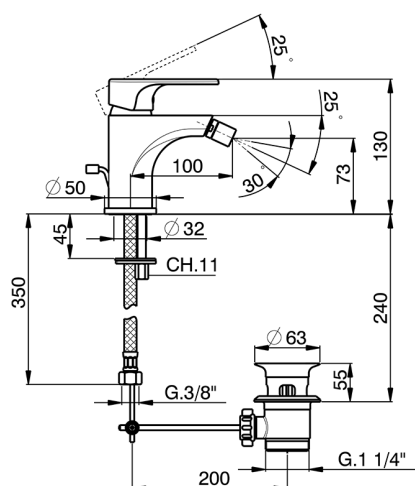

Single lever bidet mixer EnergySave ALMA_A3000555

MODEL **A3000555**

Single lever bidet mixer EnergySave, with automatic 1"1/4 automatic pop-up waste, G.3/8" stainless steel flexible hoses

AVAILABLE FINISHINGS

-  **21** 21 Chrome
-  **2F** 2F Brushed Nickel
-  **40** 40 Matt Black

CHARACTERISTICS

Cartridge Spare Parts **ZZ96800000**

35 mm Cartridge

EcoStop

EcoStop feature limits water flow to approximately 50% of maximum output with one point of resistance on setting. Push slightly past the middle stop only when full water output is required. This will save water up to 50%.

EnergySave

Thanks to the EnergySave device, only cold water will be drawn if the lever is operated in the central position, so that the water heater will not be engaged and no hot water wasted, leading to considerable savings in energy and costs. The temperature can be adjusted by rotating the lever to the left, until the desired temperature is reached.

Single lever bidet mixer EnergySave ALMA_A3000555

A3000555

<https://en.cisal.it/single-lever-bidet-mixer-energysave-alma-a3000555>

2026-06-10