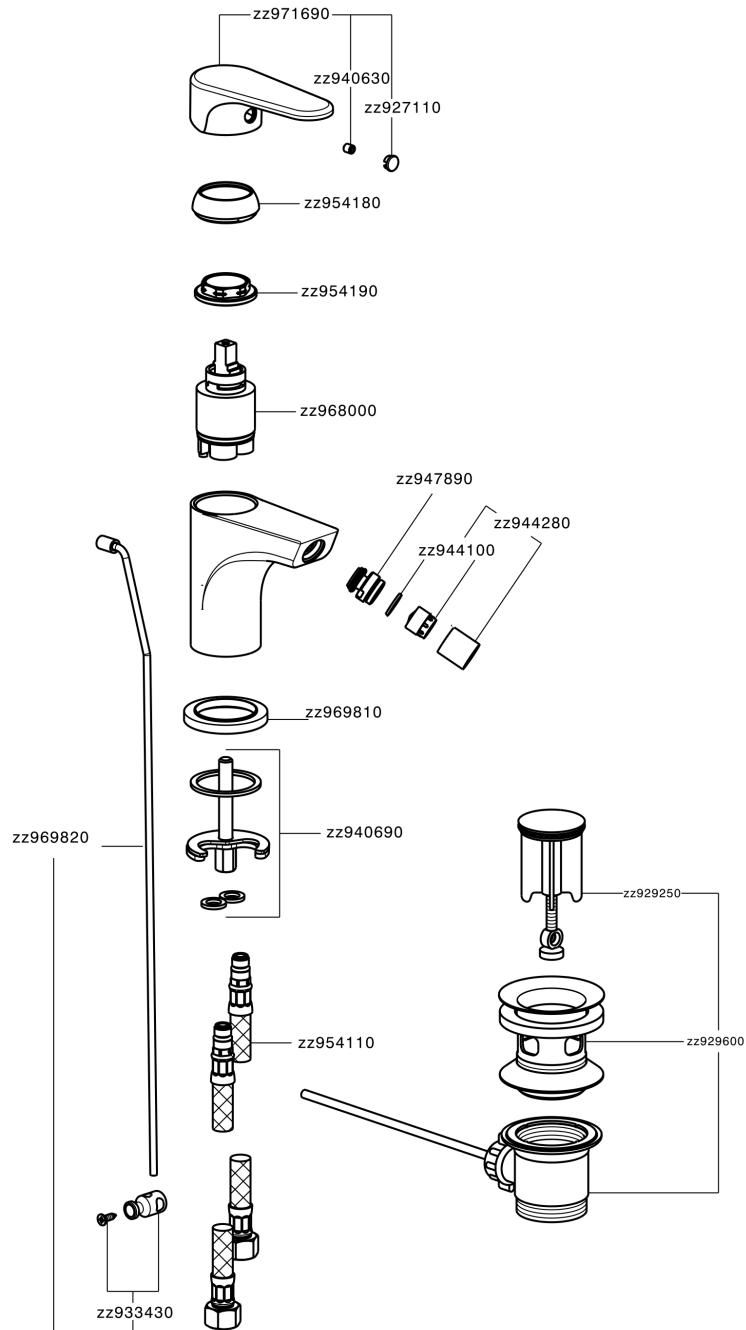

Single lever bidet mixer EnergySave ALMA_A3000555

A3000555

<https://en.cisal.it/single-lever-bidet-mixer-energysave-alma-a3000555>

2026-04-29