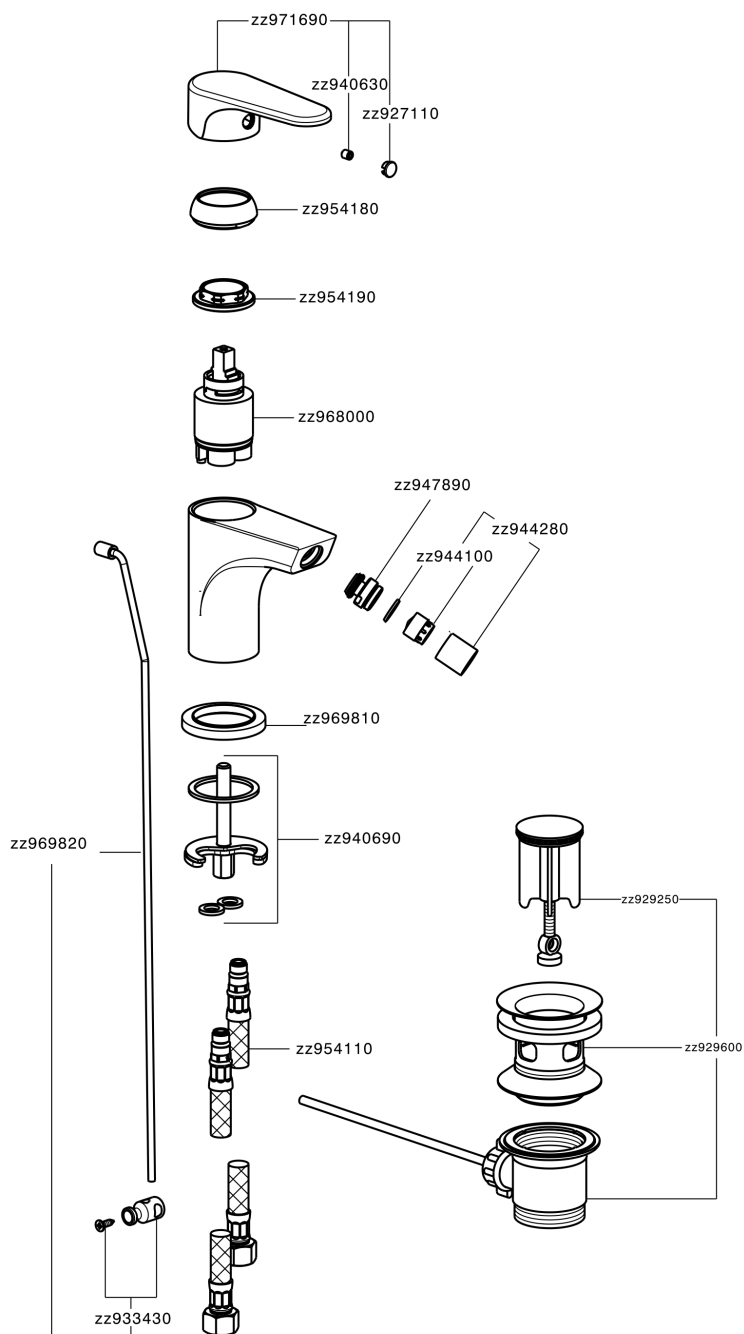

Single lever bidet mixer EnergySave ALMA_A3000555

A3000555

<https://en.cisal.it/single-lever-bidet-mixer-energysave-alma-a3000555>

2026-04-29