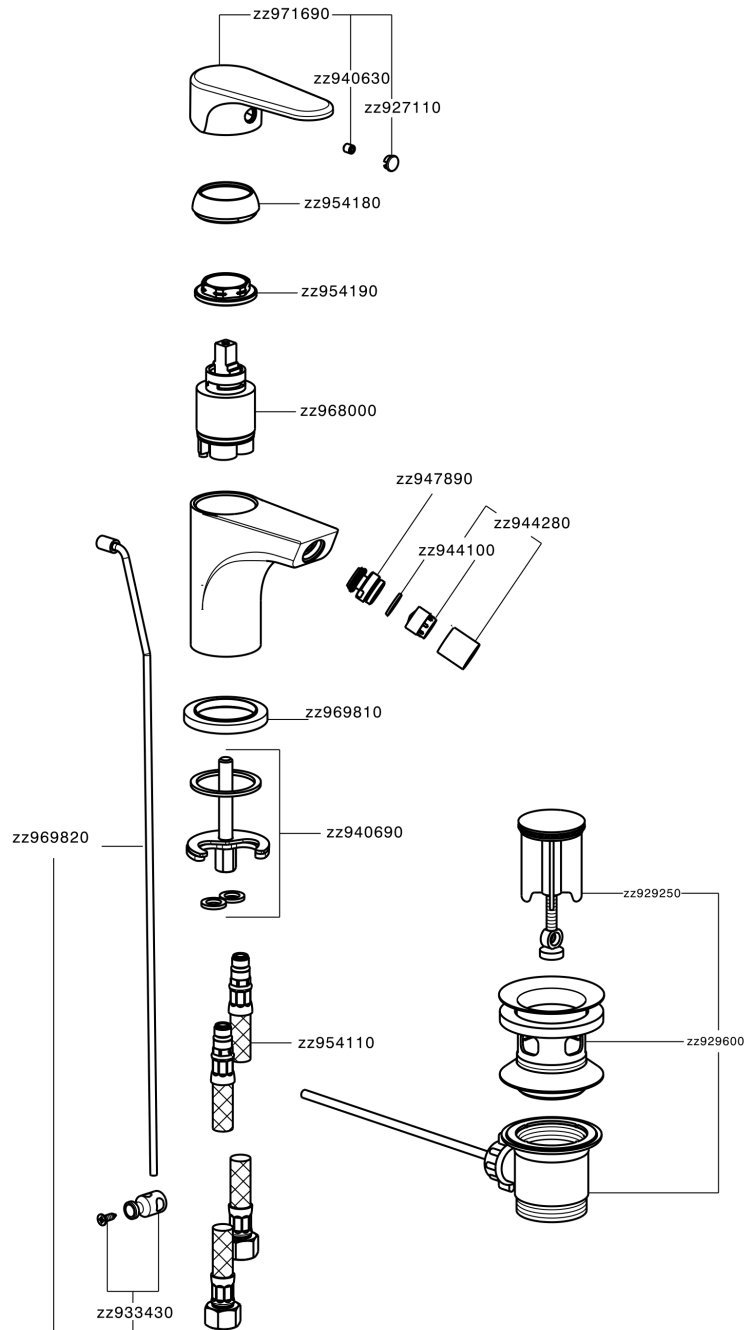

Single lever bidet mixer EnergySave ALMA_A3000555

A3000555

<https://en.cisal.it/single-lever-bidet-mixer-energysave-alma-a3000555>

2026-04-09