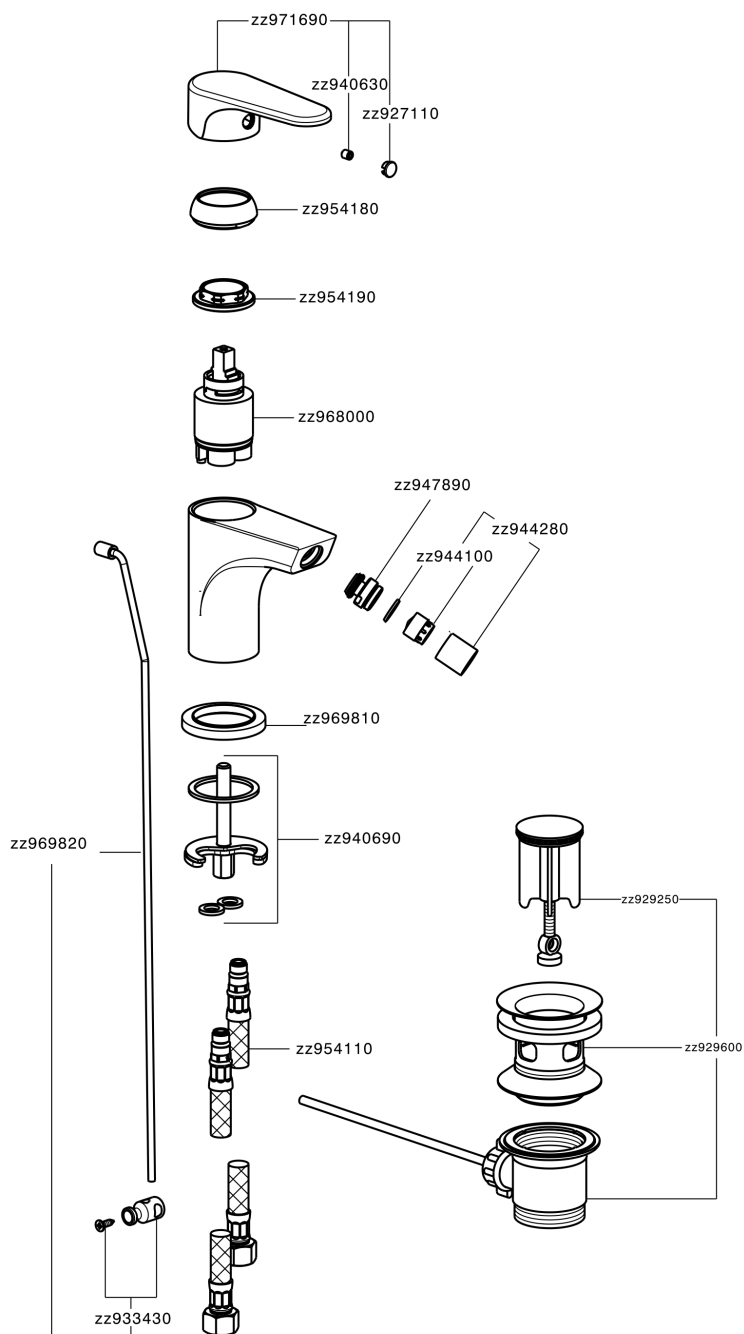

Single lever bidet mixer EnergySave ALMA_A3000555

A3000555

<https://en.cisal.it/single-lever-bidet-mixer-energysave-alma-a3000555>

2026-05-20