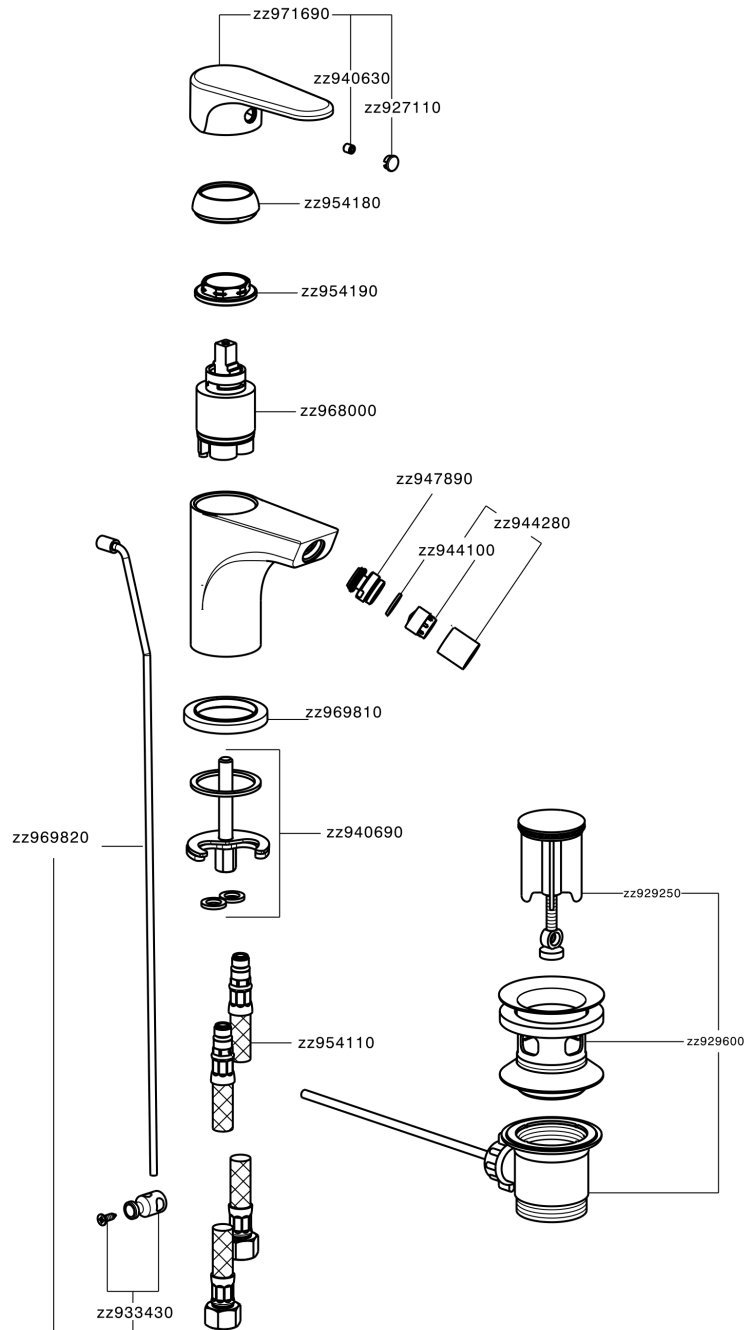

Single lever bidet mixer EnergySave ALMA_A3000555

A3000555

<https://en.cisal.it/single-lever-bidet-mixer-energysave-alma-a3000555>

2026-06-14