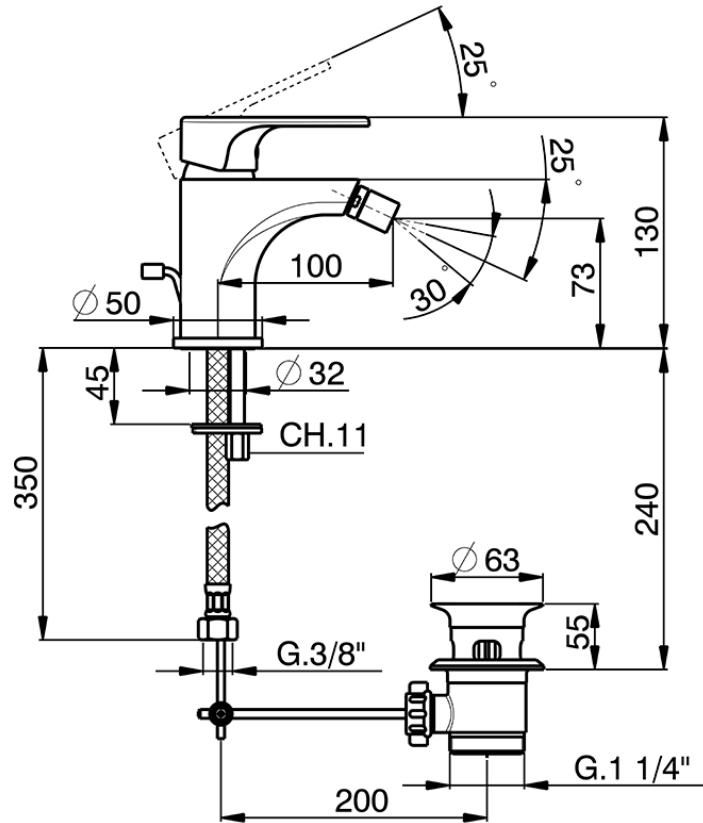

Single lever bidet mixer EnergySave ALMA_A3000555

A3000555

<https://en.cisal.it/single-lever-bidet-mixer-energysave-alma-a3000555>

2026-04-29