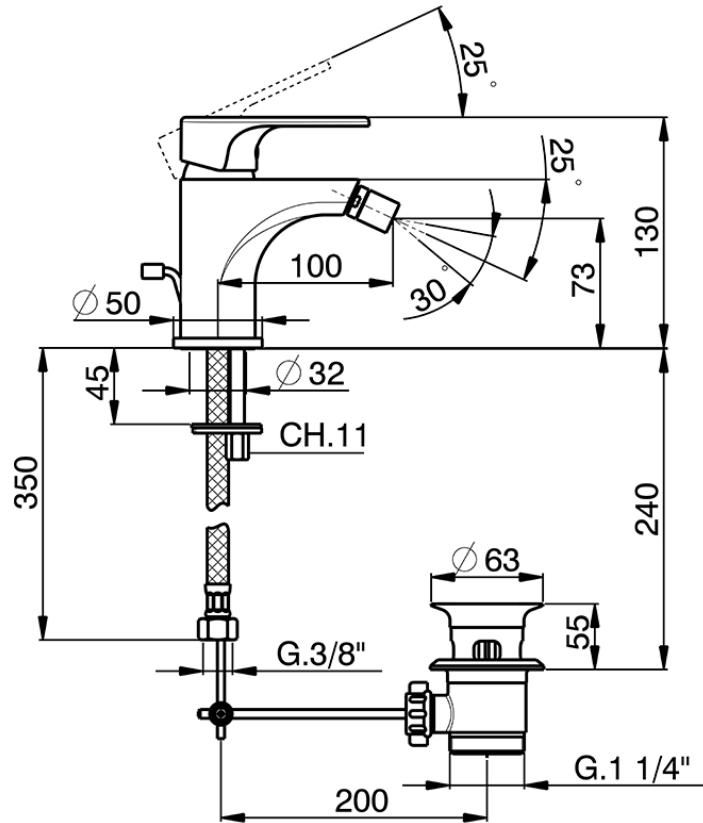

Single lever bidet mixer EnergySave ALMA_A3000555

A3000555

<https://en.cisal.it/single-lever-bidet-mixer-energysave-alma-a3000555>

2026-06-13