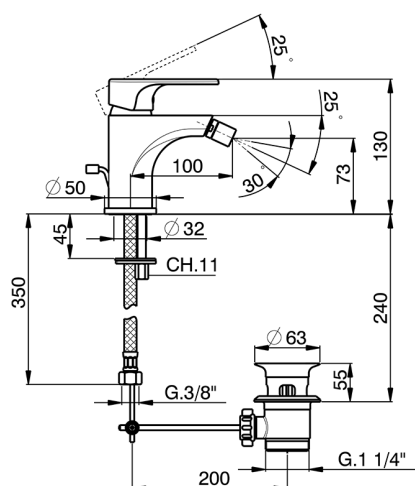

## Single lever bidet mixer EnergySave ALMA\_A3000555

MODEL **A3000555**

Single lever bidet mixer EnergySave, with automatic 1"1/4 automatic pop-up waste, G.3/8" stainless steel flexible hoses

### CHARACTERISTICS

Cartridge Spare Parts **ZZ96800000**

**35 mm Cartridge**

#### EcoStop

EcoStop feature limits water flow to approximately 50% of maximum output with one point of resistance on setting. Push slightly past the middle stop only when full water output is required. This will save water up to 50%.