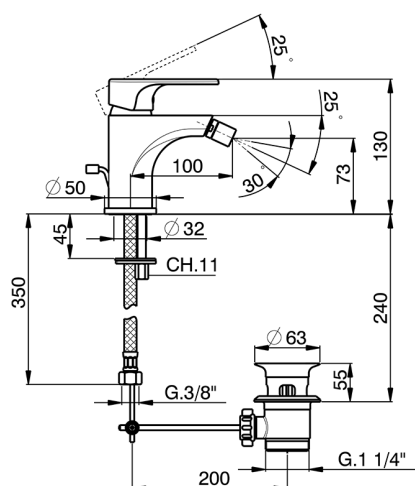

Single lever bidet mixer EnergySave ALMA_A3000555

MODEL **A3000555**

Single lever bidet mixer EnergySave, with automatic 1"1/4 automatic pop-up waste, G.3/8" stainless steel flexible hoses

AVAILABLE FINISHINGS

-  **21** 21 Chrome
-  **2F** 2F Brushed Nickel
-  **40** 40 Matt Black

CHARACTERISTICS

Cartridge Spare Parts **ZZ96800000**

35 mm Cartridge

EcoStop

EcoStop feature limits water flow to approximately 50% of maximum output with one point of resistance on setting. Push slightly past the middle stop only when full water output is required. This will save water up to 50%.

EnergySave

Thanks to the EnergySave device, only cold water will be drawn if the lever is operated in the central position, so that the water heater will not be engaged and no hot water wasted, leading to considerable savings in energy and costs. The temperature can be adjusted by rotating the lever to the left, until the desired temperature is reached.

Single lever bidet mixer EnergySave ALMA_A3000555

A3000555

<https://en.cisal.it/single-lever-bidet-mixer-energysave-alma-a3000555>

2026-06-14