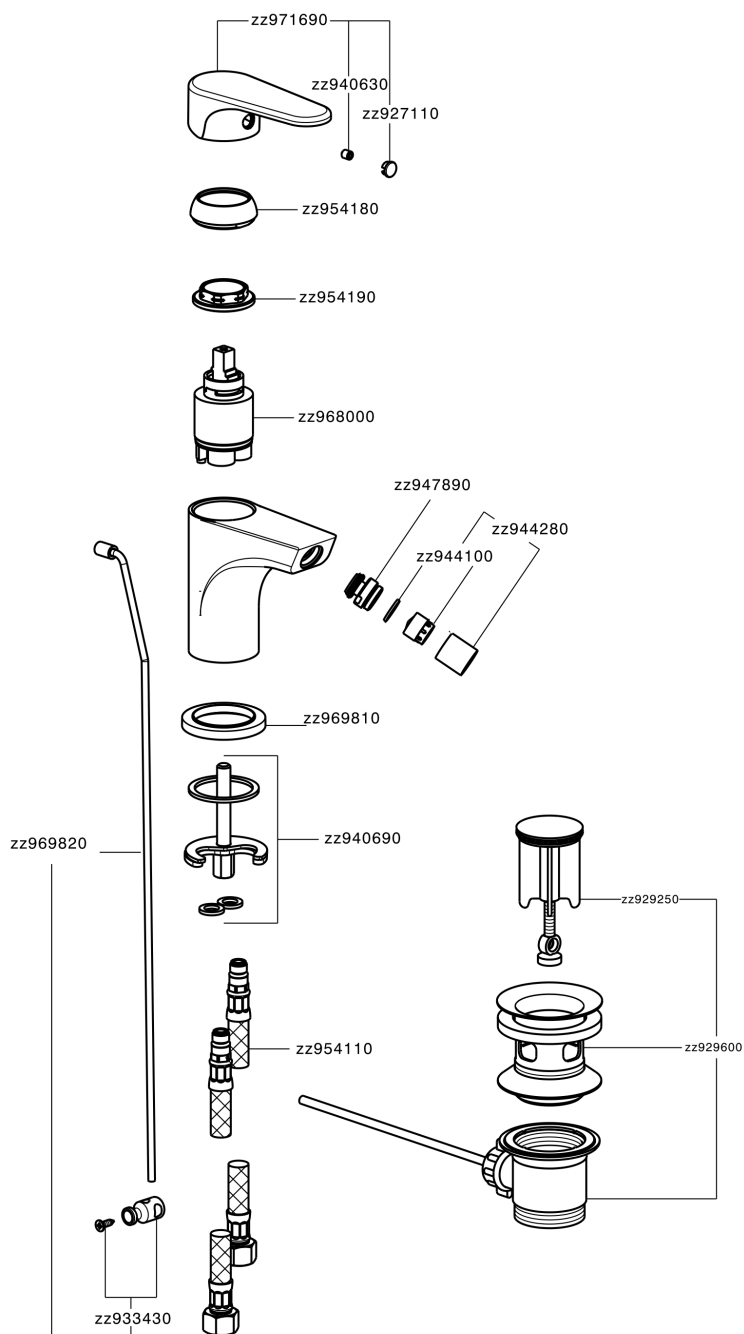

Single lever bidet mixer EnergySave ALMA_A3000555

A3000555

<https://en.cisal.it/single-lever-bidet-mixer-energysave-alma-a3000555>

2026-04-09