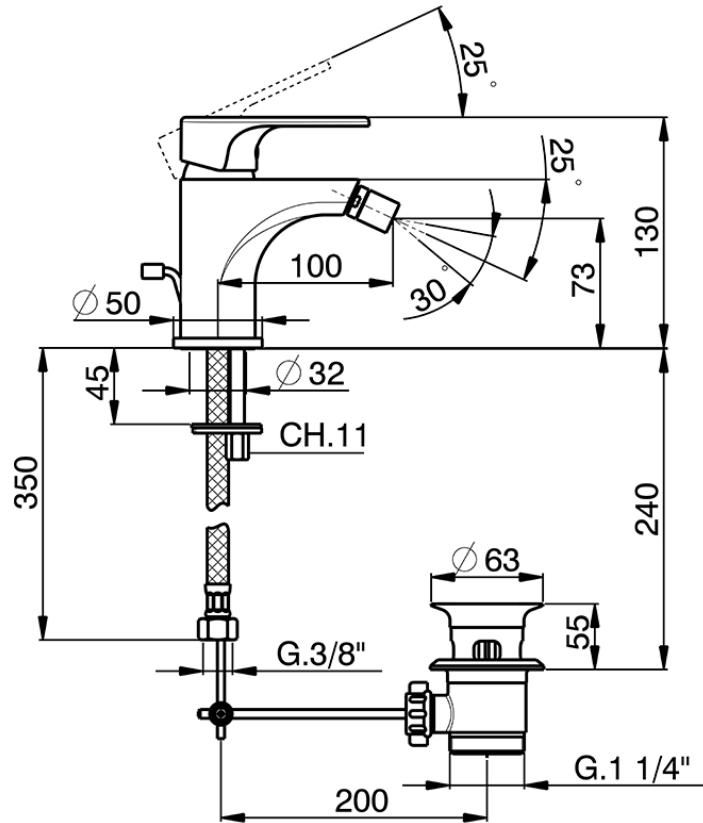

## Single lever bidet mixer EnergySave ALMA\_A3000555

A3000555

<https://en.cisal.it/single-lever-bidet-mixer-energysave-alma-a3000555>

2026-04-09