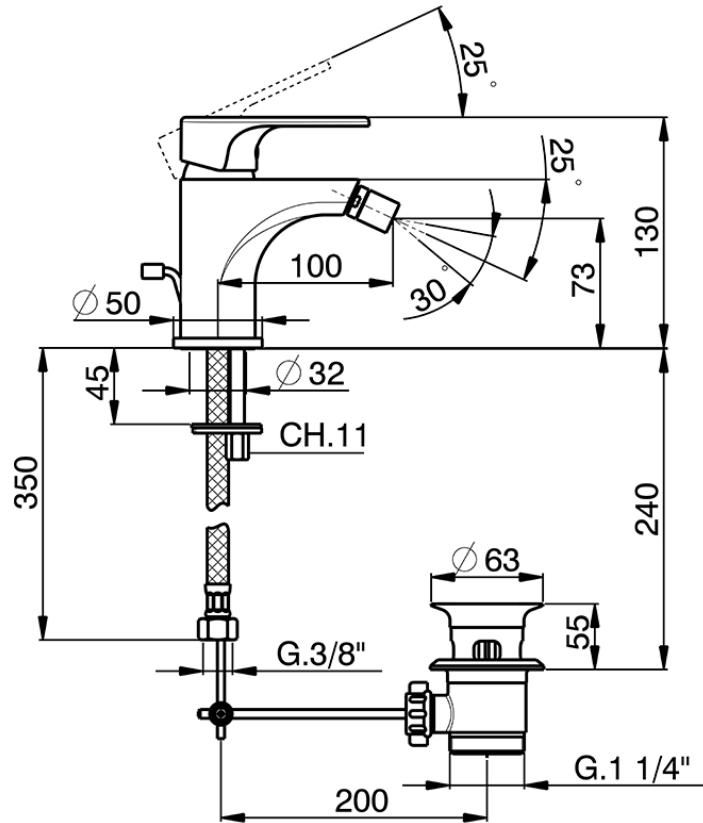

Single lever bidet mixer EnergySave ALMA_A3000555

A3000555

<https://en.cisal.it/single-lever-bidet-mixer-energysave-alma-a3000555>

2026-06-14