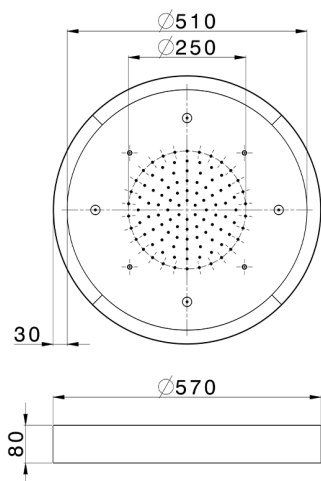

Ø 570 mm Chromotherapy Ceiling showerhead ZEN SHOWER_ZS0C0170

MODEL **ZS0C0170**

Ø 570 mm Chromotherapy Ceiling showerhead, with white cover, rain, spraying and chromotherapy functions, wireless control, Stainless Steel AISI 304