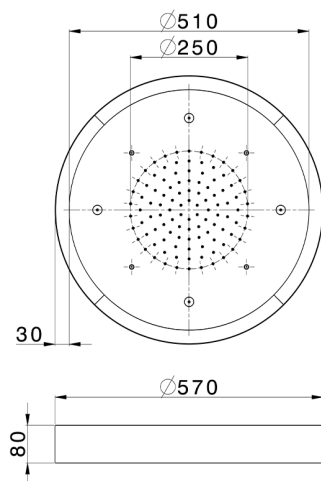

## Ø 570 mm Chromotherapy Ceiling showerhead ZEN SHOWER\_ZS0C0170

MODEL **ZS0C0170**

Ø 570 mm Chromotherapy Ceiling showerhead, with white cover, rain, spraying and chromotherapy functions, wireless control, Stainless Steel AISI 304