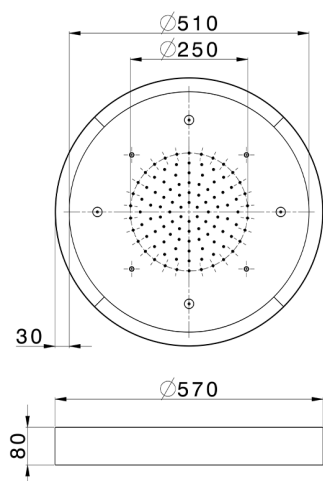

Ø 570 mm Chromotherapy Ceiling showerhead ZEN SHOWER_ZS0C0170

MODEL **ZS0C0170**

Ø 570 mm Chromotherapy Ceiling showerhead, with white cover, rain, spraying and chromotherapy functions, wireless control, Stainless Steel AISI 304