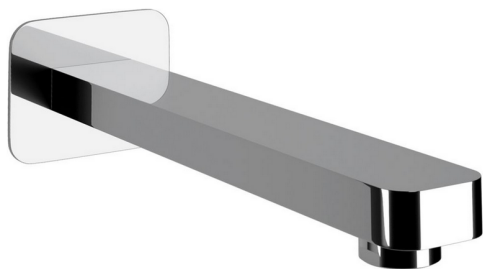

## Filler spout CUBIC\_CU000240

MODEL **CU000240**

Filler spout, 200 mm length, 1/2" M connection

### AVAILABLE FINISHINGS

-  **21** 21 Chrome
-  **2B** 2B Polished Nickel
-  **2F** 2F Brushed Nickel
-  **40** 40 Matt Black

## Filler spout CUBIC\_CU000240