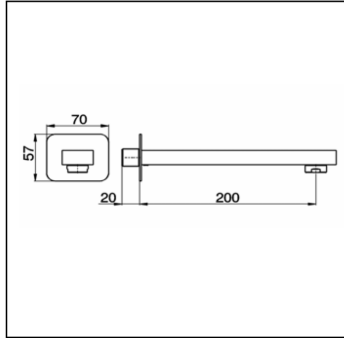

Filler spout CUBIC_CU000240

cisal

CU 00024

NR.	DESCRIZIONE DESCRIPTION BESCHREIBUNG DESCRIPTION	N.CODICE CODE NO. WERSKNR. NR.CODE	NR.	DESCRIZIONE DESCRIPTION BESCHREIBUNG DESCRIPTION	N.CODICE CODE NO. WERSKNR. NR.CODE	NR.	DESCRIZIONE DESCRIPTION BESCHREIBUNG DESCRIPTION	N.CODICE CODE NO. WERSKNR. NR.CODE
1	Bocca di erogazione interasse 200 Bath spout 200 Wanneneinlauf 200 Bec deverseur 200 Aeratore M.24x1 IC	ZZ947950	4	Attacco per bocca lavabo incasso Conn.f/built-in washbasin spout Anschluss f.UP Auslauf f.Wasch. Raccord pour bec de lavabo à encastrer	ZZ947940			
1-1	Mousseur M.24x1 IC Perlator M.24x1 IC Mousseur M.24x1 IC	ZZ928500						
1-2	Cartuccia per aeratore M. 24x1 Mousseur cartridge M.24x1 Kart. f/Perlator M24x1 Cartouche x mousseur M.24x1	ZZ927260						
1-3	Grano punta coppa inox M.6x6 Screw-stainless steel M.6x6 Madenschraube M.6x6 Vis speciale inox M.6x6	ZZ933370						
2	Grano punta coppa inox M.5x6 Screw-stainless steel M.5x6 Madenschraube M.5x6 Vis speciale inox M.5x6	ZZ940630						
3	Rosone per bocca incasso Escutcheon for built-in spout Rosette f. UP Auslauf Rosace pour bec à encastrer	ZZ947960						

CU000240

<https://en.cisal.it/filler-spout-cubicc000240>

2024-09-16