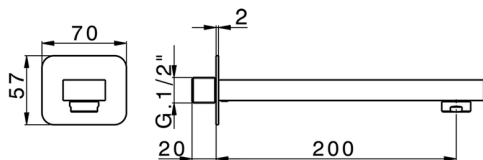

Filler spout CUBIC_CU000240

MODEL **CU000240**

Filler spout, 200 mm length, 1/2" M connection

AVAILABLE FINISHINGS

- **21** 21 Chrome
- **2B** 2B Polished Nickel
- **2F** 2F Brushed Nickel
- **40** 40 Matt Black

CHARACTERISTICS