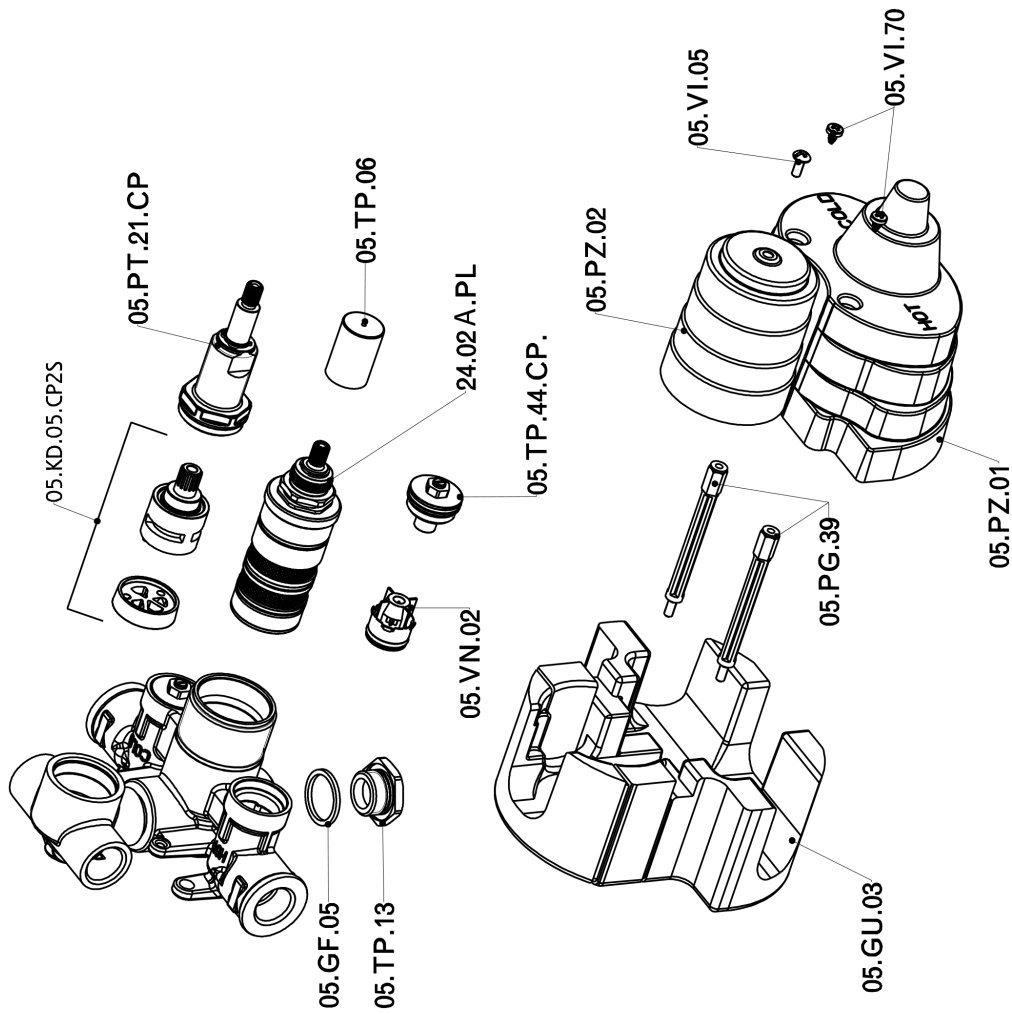

Exposed part for con.thermo.shower valve, 2-outlet ARCANA TOSCANA_TS018100

TS018100

<https://en.cisal.it/exposed-part-for-con-thermo-shower-valve-2-outlet-arcana-toscana-ts018100>

Concealed thermostatic shower valve, 2-outlets CONCEALED_ZA018101

ZA018101

<https://en.cisal.it/concealed-thermostatic-shower-valve-2-outlets-concealed-za018101>

2026-06-14