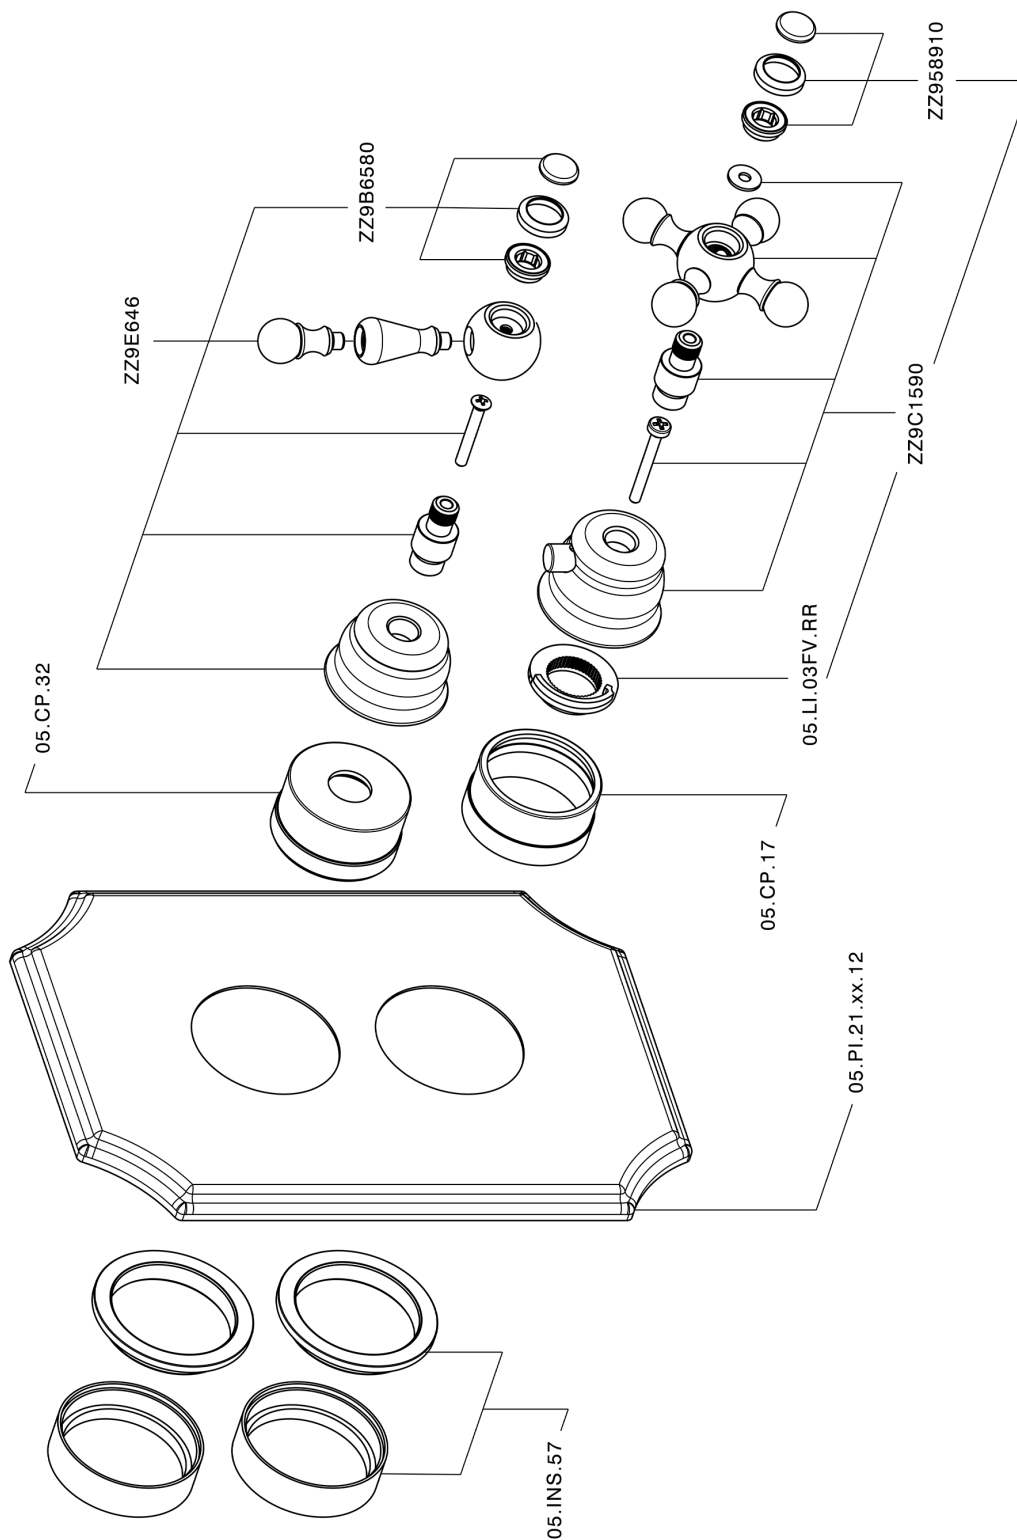

Exposed part for con.thermo.shower valve, 2-outlet ARCANA TOSCANA_TS018100

TS018100

<https://en.cisal.it/exposed-part-for-con-thermo-shower-valve-2-outlet-arcana-toscana-ts018100>

Concealed thermostatic shower valve, 2-outlets CONCEALED_ZA018101

ZA018101

<https://en.cisal.it/concealed-thermostatic-shower-valve-2-outlets-concealed-za018101>

2026-06-09