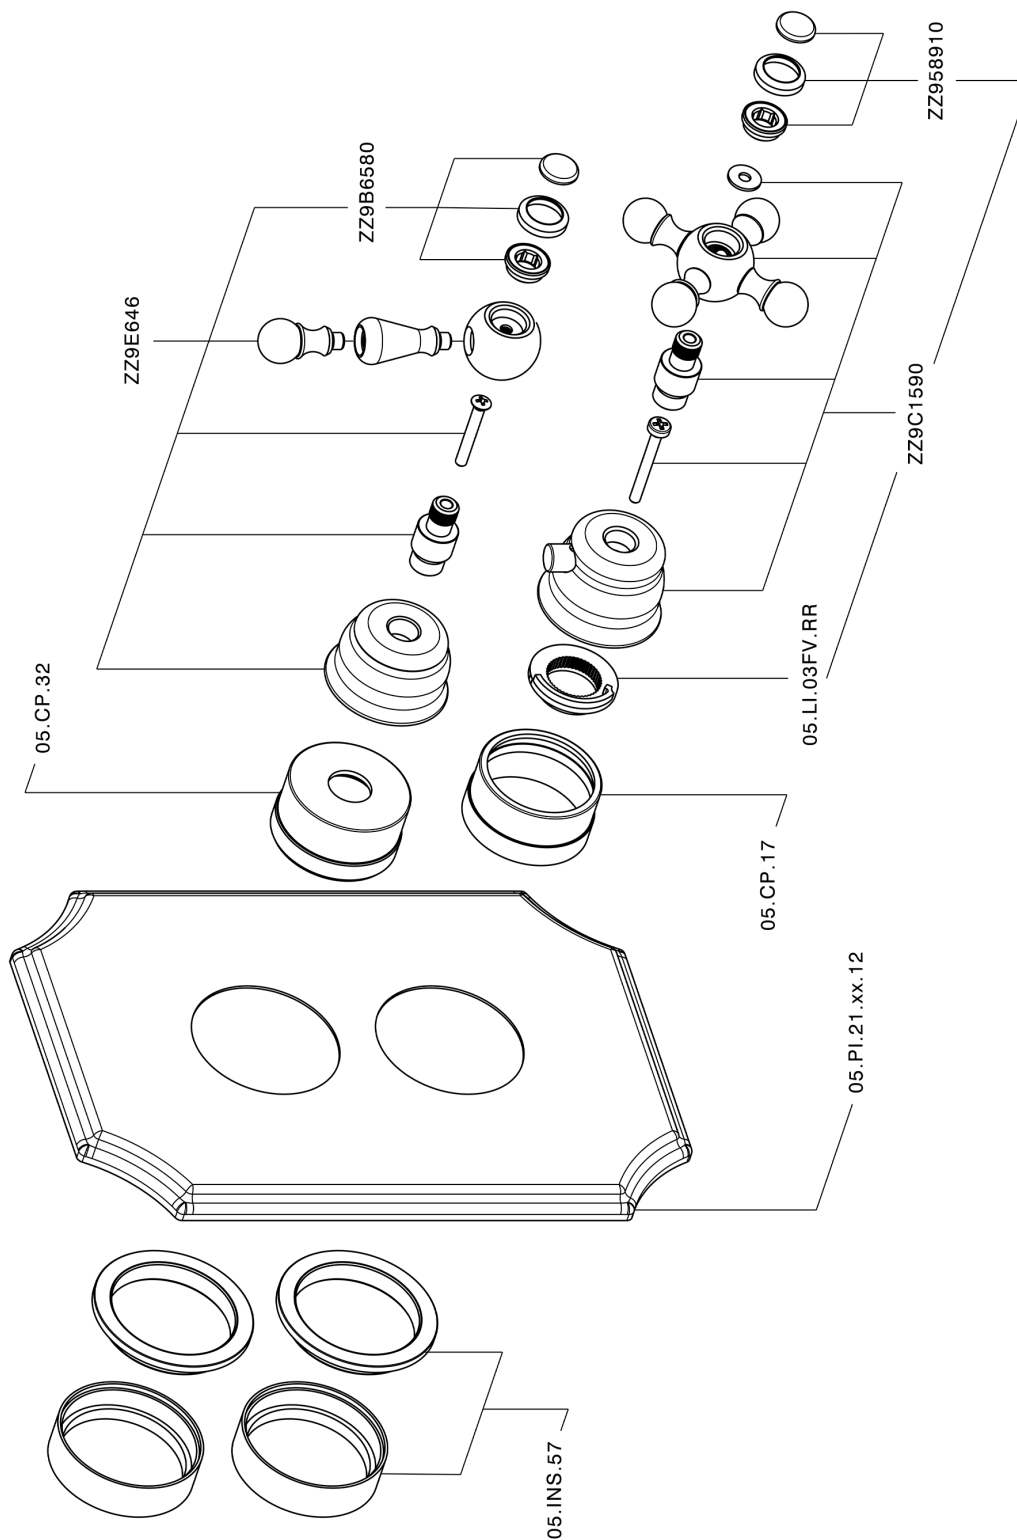

Exposed part for con.thermo.shower valve, 2-outlet ARCANA TOSCANA_TS018100

TS018100

<https://en.cisal.it/exposed-part-for-con-thermo-shower-valve-2-outlet-arcana-toscana-ts018100>

Concealed thermostatic shower valve, 2-outlets CONCEALED_ZA018101

ZA018101

<https://en.cisal.it/concealed-thermostatic-shower-valve-2-outlets-concealed-za018101>

2026-06-14