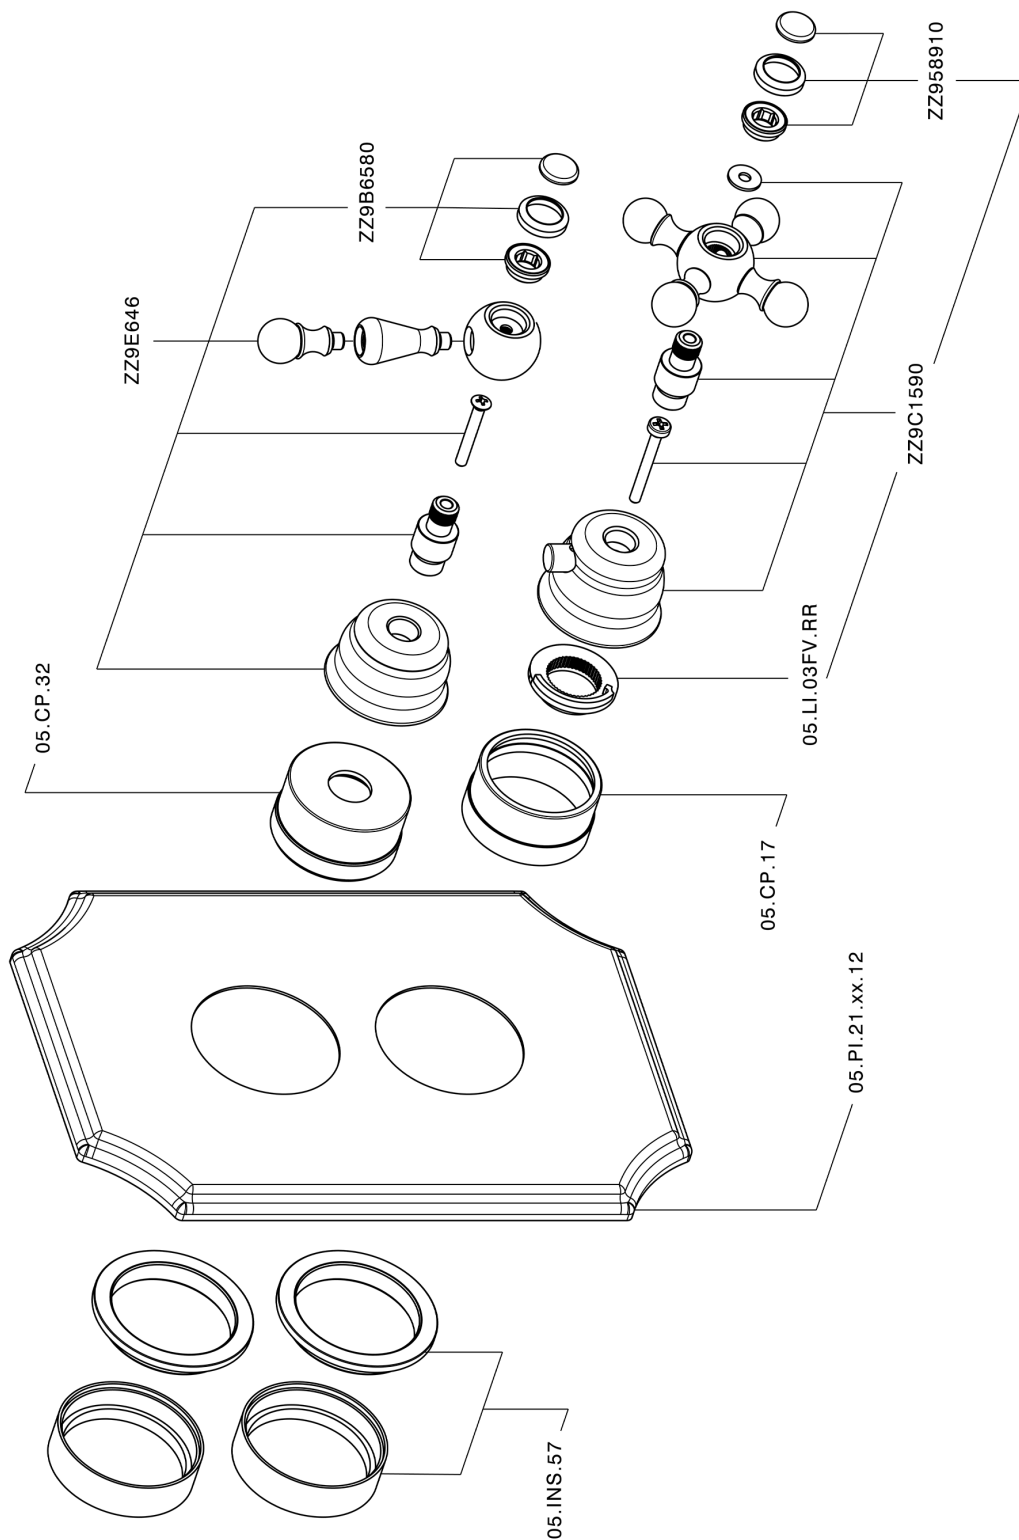

Exposed part for con.thermo.shower valve, 2-outlet ARCANA TOSCANA_TS018100

TS018100

<https://en.cisal.it/exposed-part-for-con-thermo-shower-valve-2-outlet-arcana-toscana-ts018100>

Concealed thermostatic shower valve, 2-outlets CONCEALED_ZA018101

ZA018101

<https://en.cisal.it/concealed-thermostatic-shower-valve-2-outlets-concealed-za018101>

2026-05-17