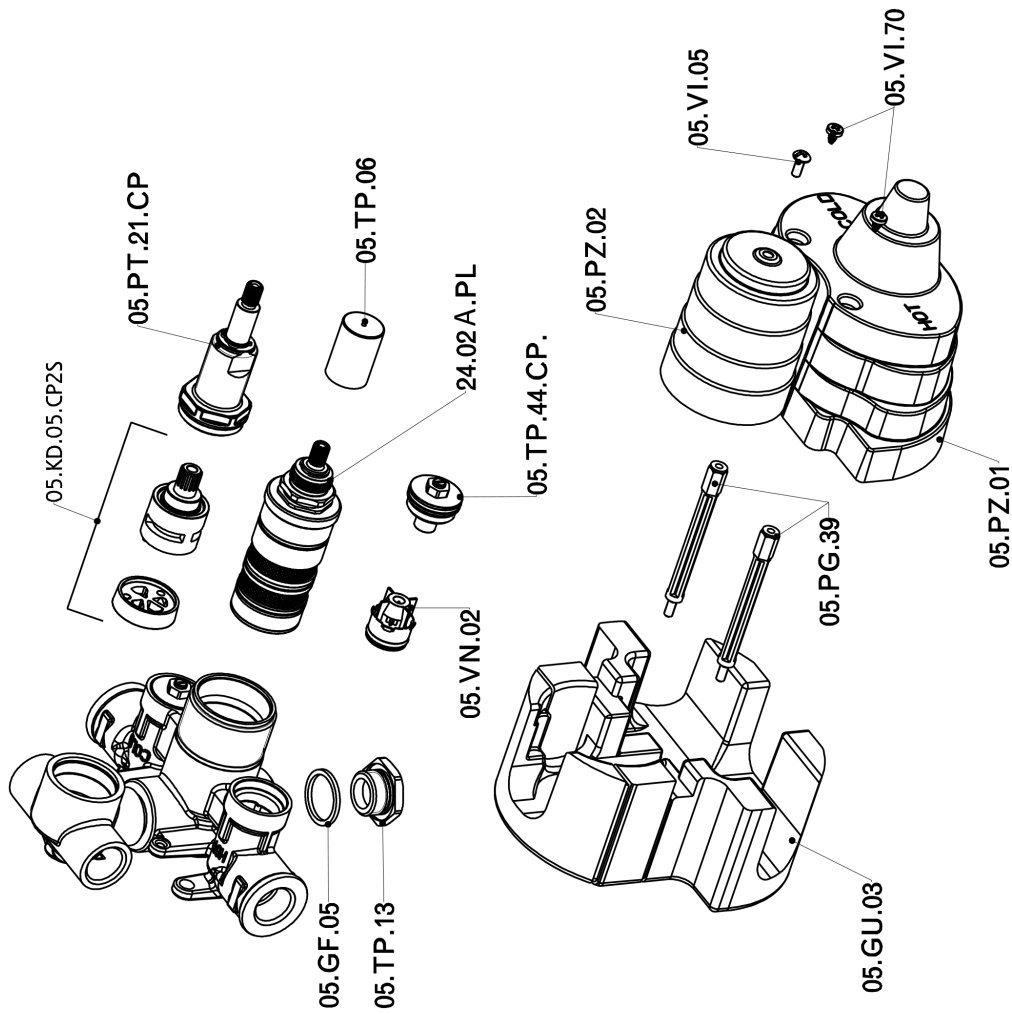

Exposed part for con.thermo.shower valve, 2-outlet ARCANA TOSCANA_TS018100

TS018100

<https://en.cisal.it/exposed-part-for-con-thermo-shower-valve-2-outlet-arcana-toscana-ts018100>

Concealed thermostatic shower valve, 2-outlets CONCEALED_ZA018101

ZA018101

<https://en.cisal.it/concealed-thermostatic-shower-valve-2-outlets-concealed-za018101>

2026-05-17