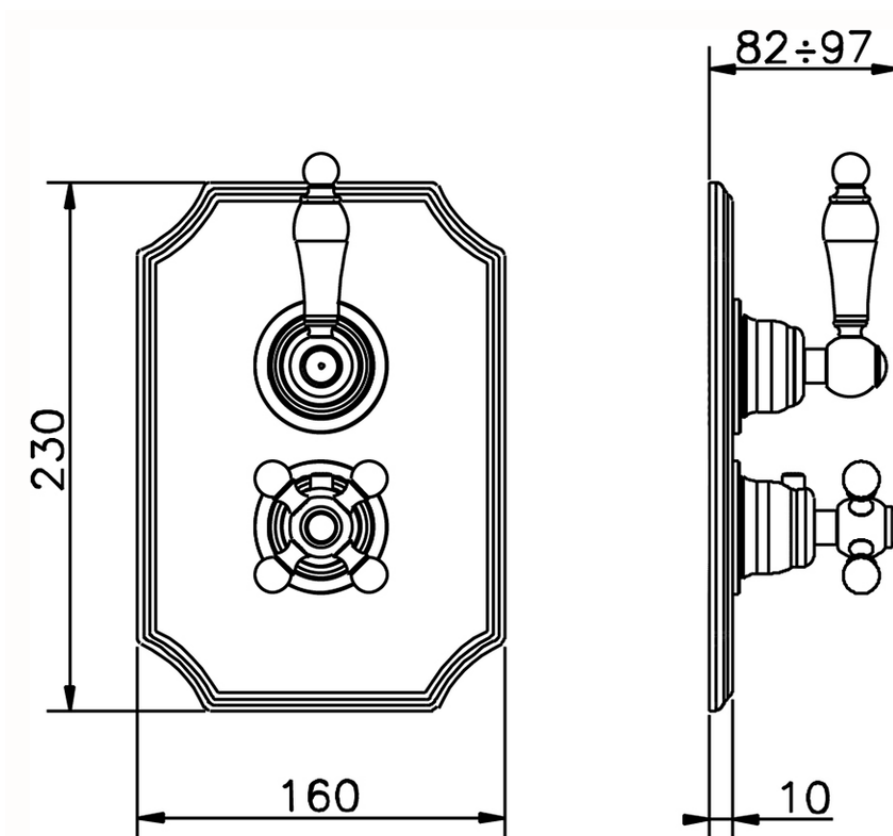

Exposed part for con.thermo.shower valve, 2-outlet ARCANA TOSCANA_TS018100

TS018100

<https://en.cisal.it/exposed-part-for-con-thermo-shower-valve-2-outlet-arcana-toscana-ts018100>

Piastra/Plate/Plaque/Platte/Placa

2-3mm: XX 25-40 YY 76-91

10 mm: XX 16-31 YY 65-80

ZA018101

<https://en.cisal.it/concealed-thermostatic-shower-valve-2-outlets-concealed-za018101>

2026-05-17