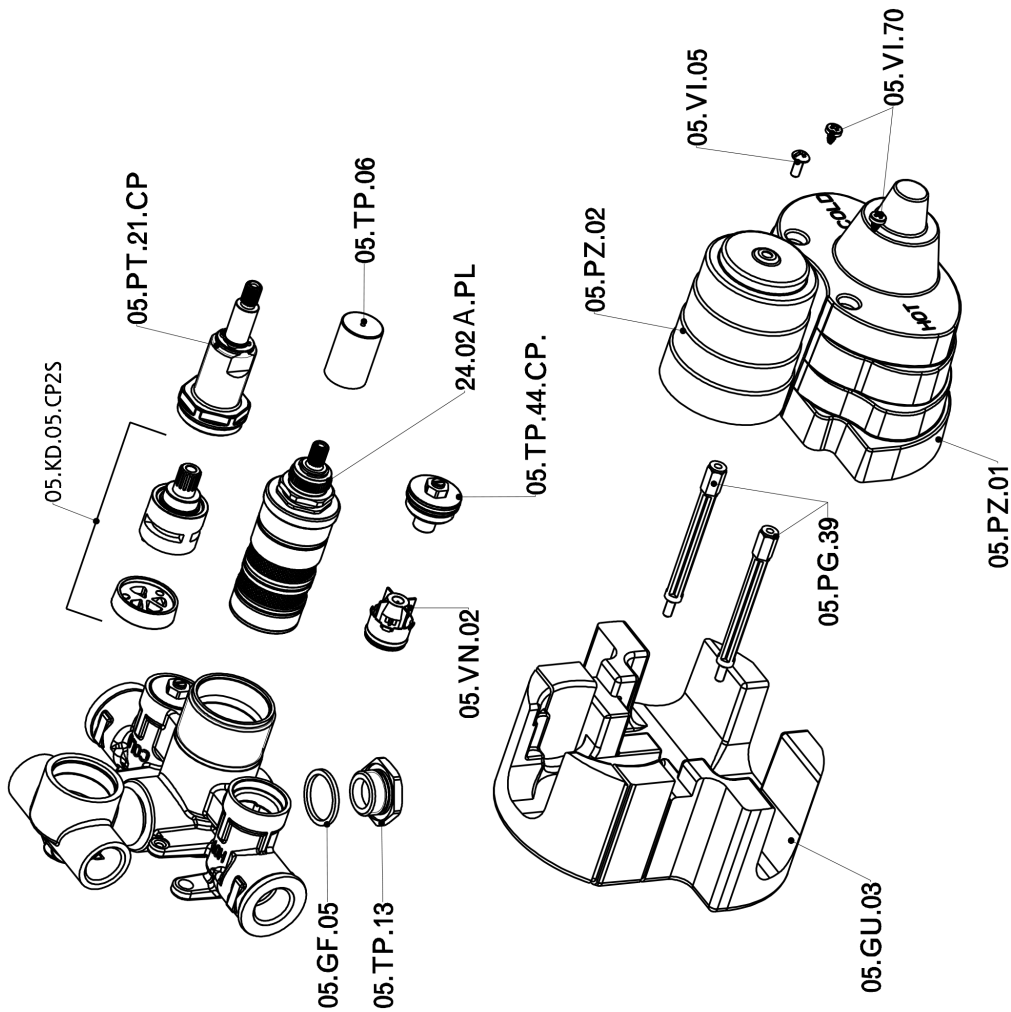

## Exposed part for con.thermo.shower valve, 2-outlet ARCANA TOSCANA\_TS018100

TS018100

<https://en.cisal.it/exposed-part-for-con-thermo-shower-valve-2-outlet-arcana-toscana-ts018100>

## Concealed thermostatic shower valve, 2-outlets CONCEALED\_ZA018101

ZA018101

<https://en.cisal.it/concealed-thermostatic-shower-valve-2-outlets-concealed-za018101>

2026-05-17