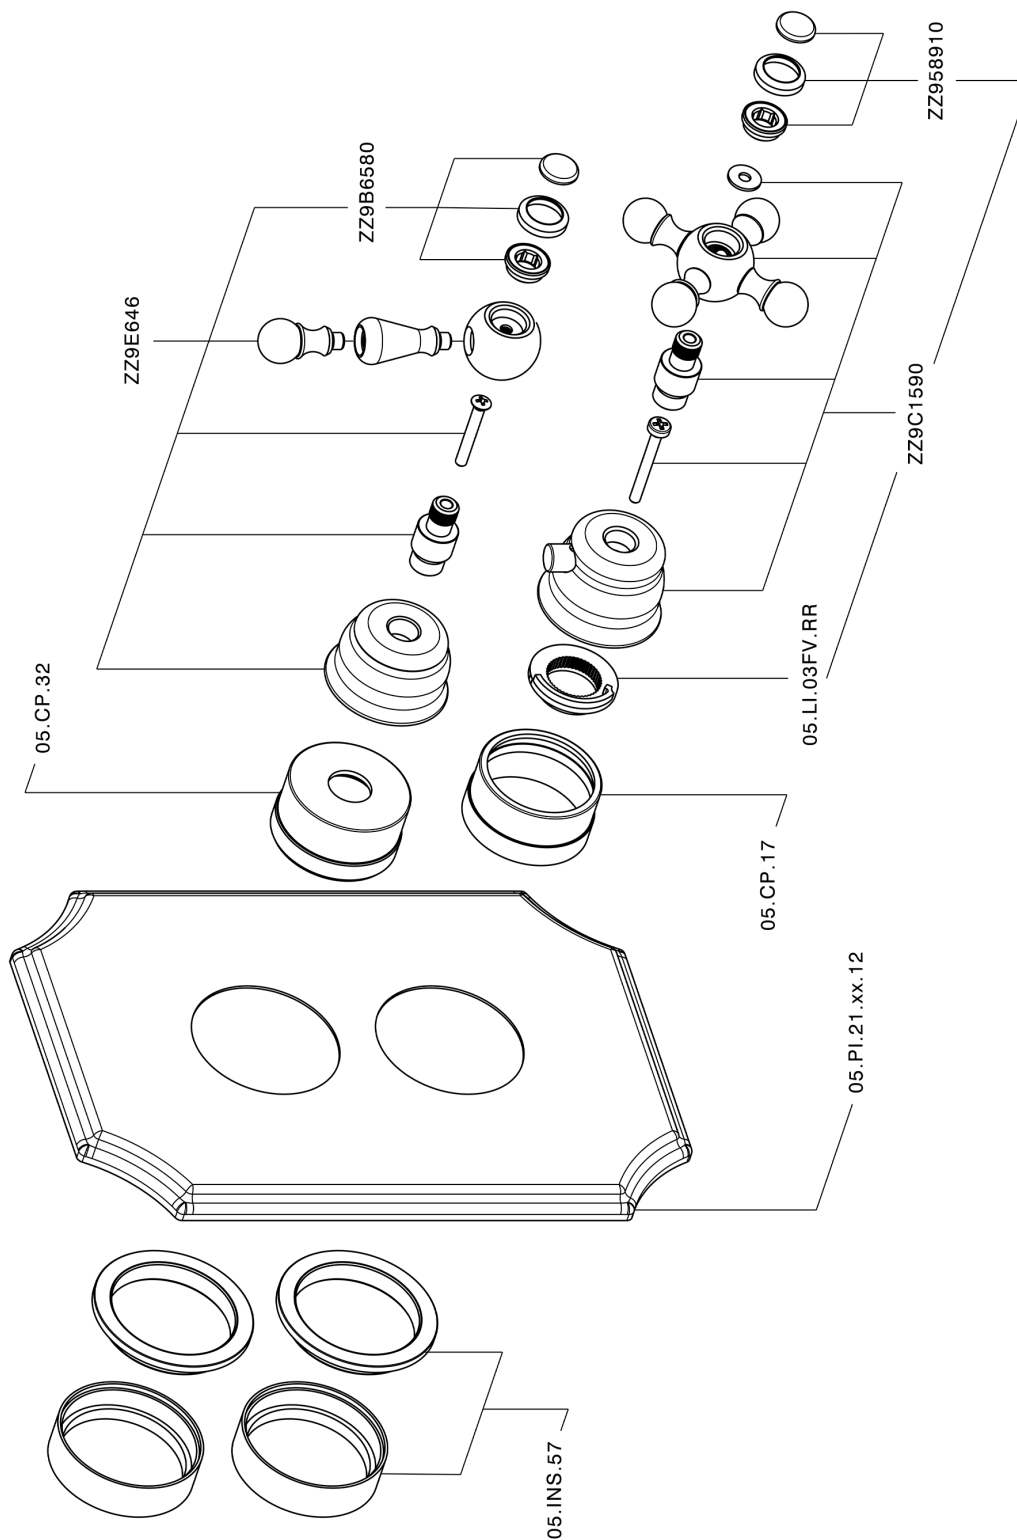

## Exposed part for con.thermo.shower valve, 2-outlet ARCANA TOSCANA\_TS018100

TS018100

<https://en.cisal.it/exposed-part-for-con-thermo-shower-valve-2-outlet-arcana-toscana-ts018100>

## Concealed thermostatic shower valve, 2-outlets CONCEALED\_ZA018101

ZA018101

<https://en.cisal.it/concealed-thermostatic-shower-valve-2-outlets-concealed-za018101>

2026-05-17