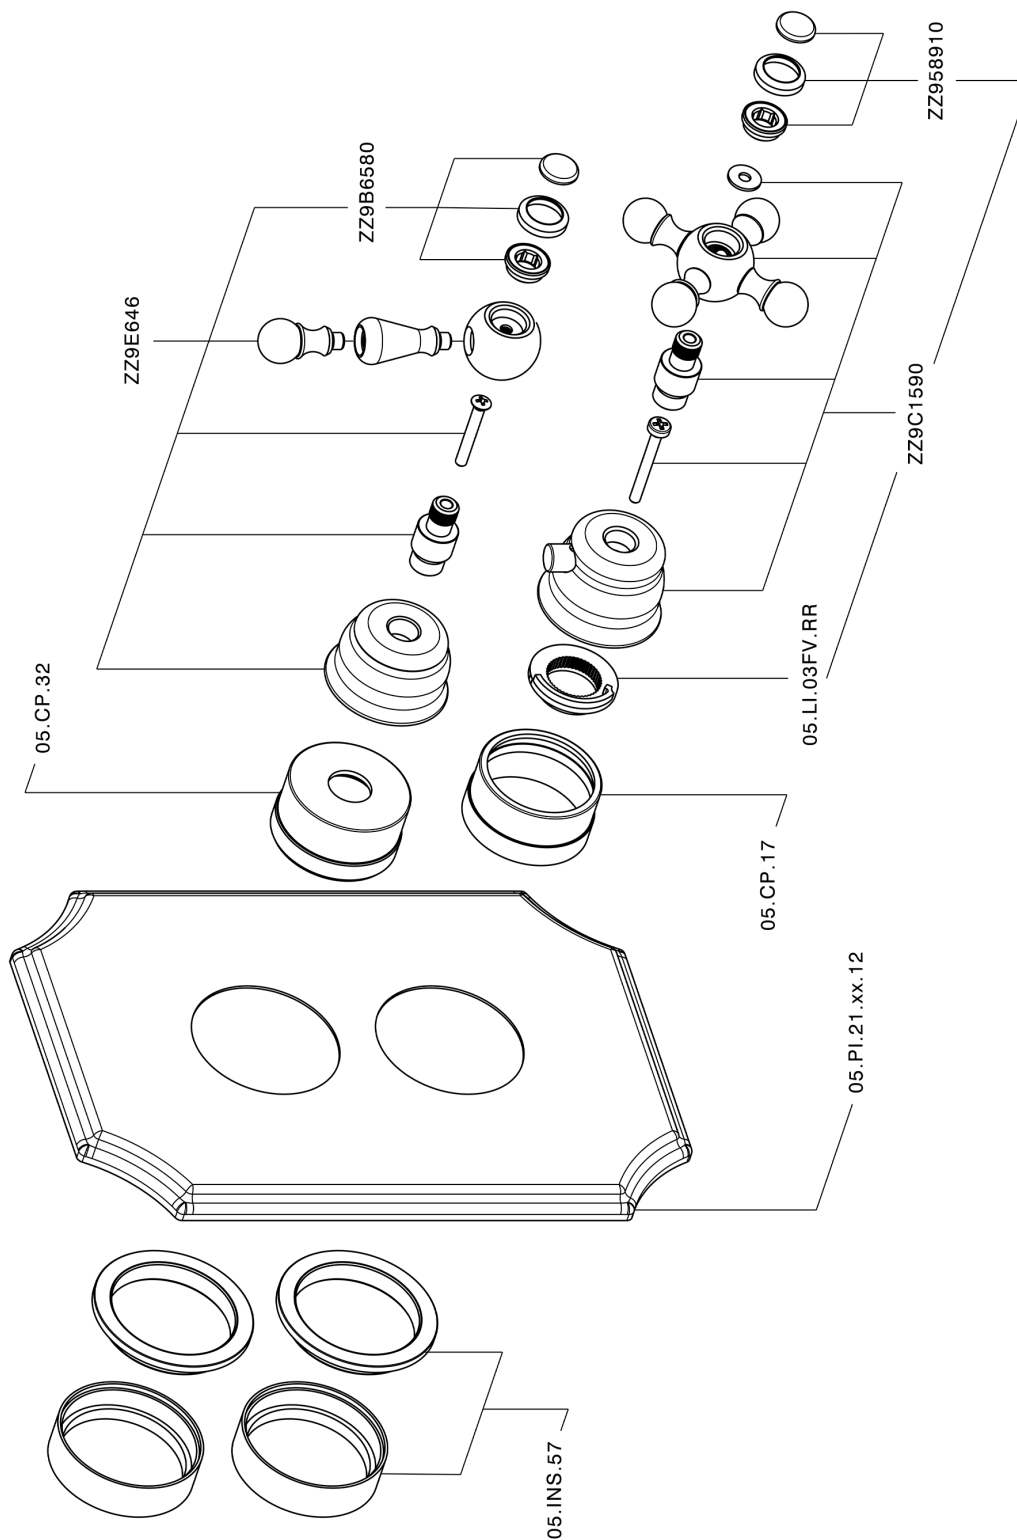

Exposed part for con.thermo.shower valve, 2-outlet ARCANA TOSCANA_TS018100

TS018100

<https://en.cisal.it/exposed-part-for-con-thermo-shower-valve-2-outlet-arcana-toscana-ts018100>

Concealed thermostatic shower valve, 2-outlets CONCEALED_ZA018101

ZA018101

<https://en.cisal.it/concealed-thermostatic-shower-valve-2-outlets-concealed-za018101>

2026-04-24