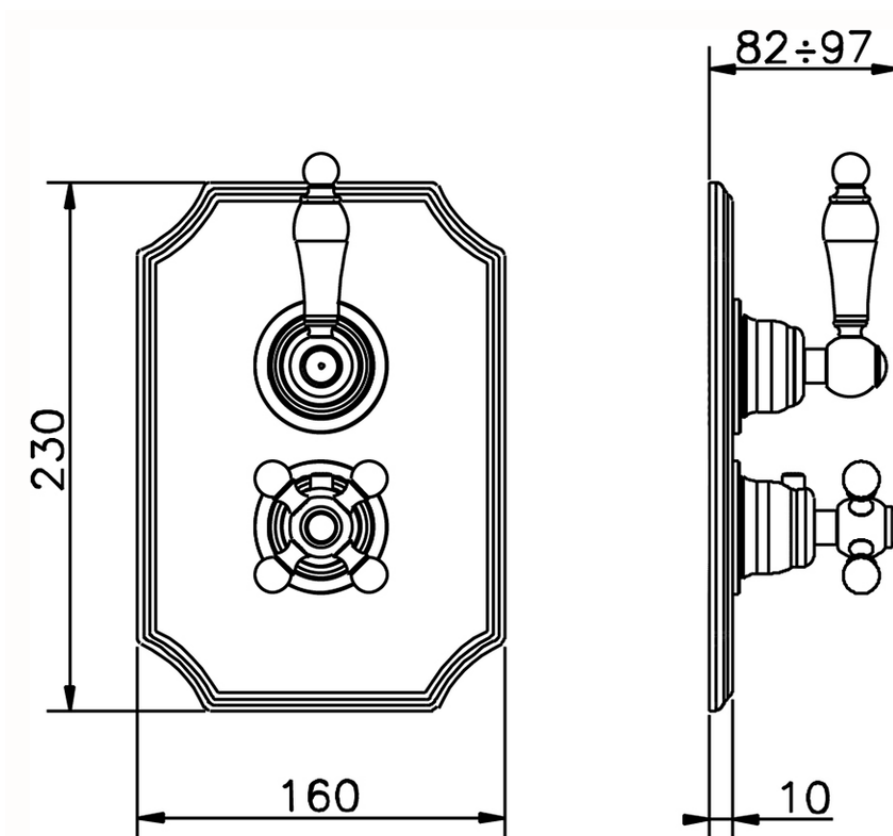

Exposed part for con.thermo.shower valve, 2-outlet ARCANA TOSCANA_TS018100

TS018100

<https://en.cisal.it/exposed-part-for-con-thermo-shower-valve-2-outlet-arcana-toscana-ts018100>

Piastra/Plate/Plaque/Platte/Placa

2-3mm: XX 25-40 YY 76-91

10 mm: XX 16-31 YY 65-80

ZA018101

<https://en.cisal.it/concealed-thermostatic-shower-valve-2-outlets-concealed-za018101>

2026-04-24