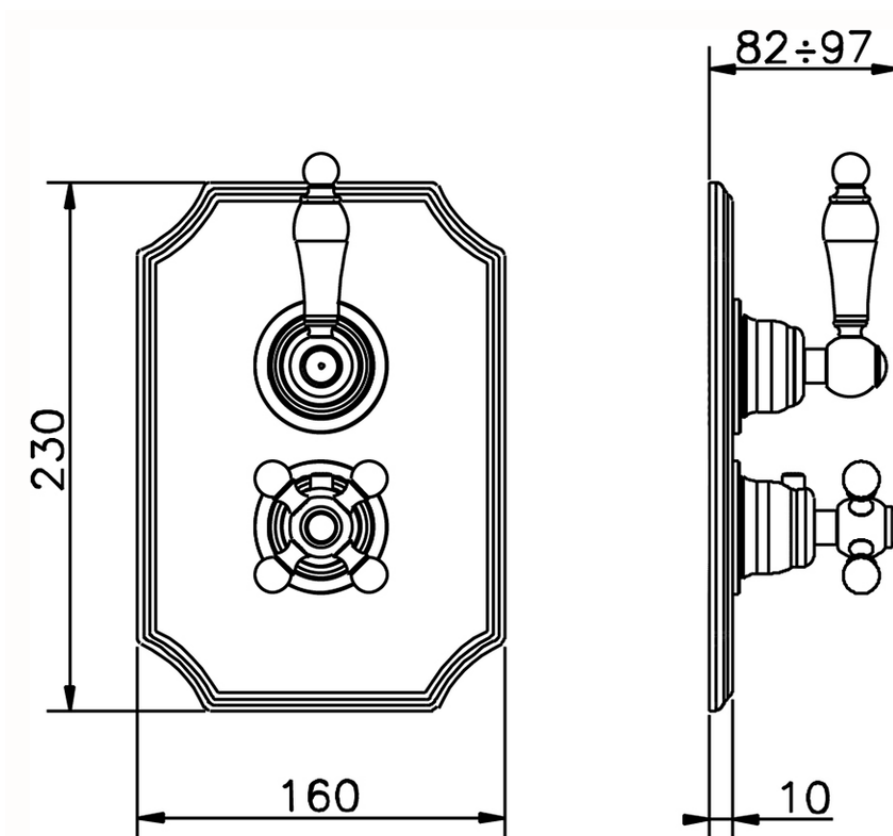

## Exposed part for con.thermo.shower valve, 2-outlet ARCANA TOSCANA\_TS018100

TS018100

<https://en.cisal.it/exposed-part-for-con-thermo-shower-valve-2-outlet-arcana-toscana-ts018100>

## Piastra/Plate/Plaque/Platte/Placa

2-3mm: XX 25-40 YY 76-91

10 mm: XX 16-31 YY 65-80

ZA018101

<https://en.cisal.it/concealed-thermostatic-shower-valve-2-outlets-concealed-za018101>

2026-05-17