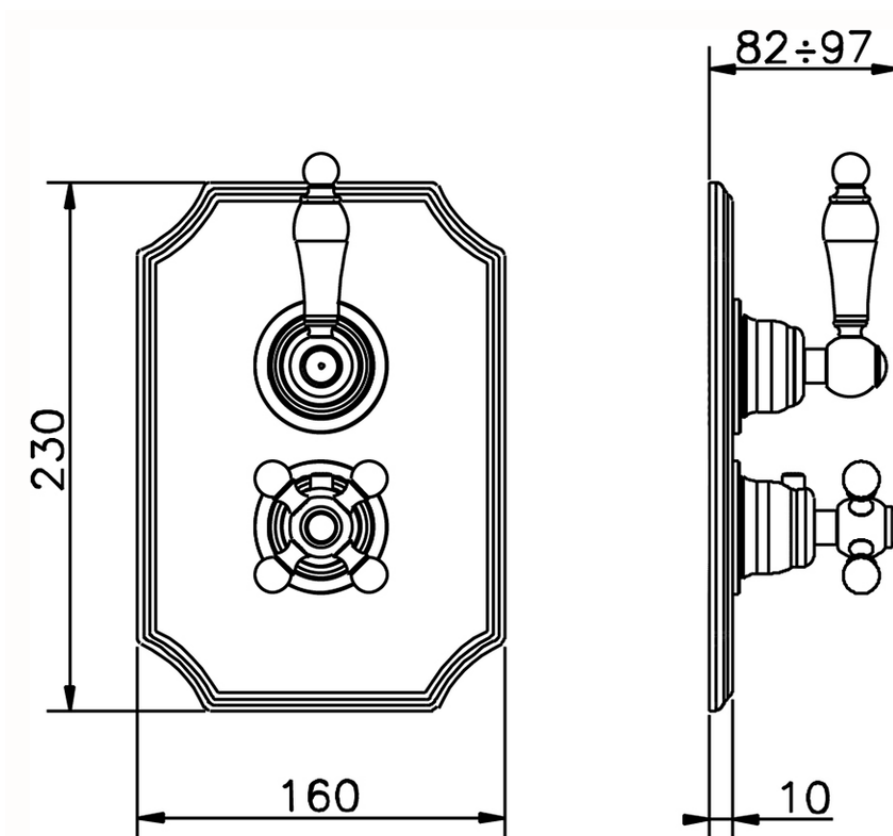

Exposed part for con.thermo.shower valve, 2-outlet ARCANA TOSCANA_TS018100

TS018100

<https://en.cisal.it/exposed-part-for-con-thermo-shower-valve-2-outlet-arcana-toscana-ts018100>

Piastra/Plate/Plaque/Platte/Placa

2-3mm: XX 25-40 YY 76-91

10 mm: XX 16-31 YY 65-80

ZA018101

<https://en.cisal.it/concealed-thermostatic-shower-valve-2-outlets-concealed-za018101>

2026-06-09