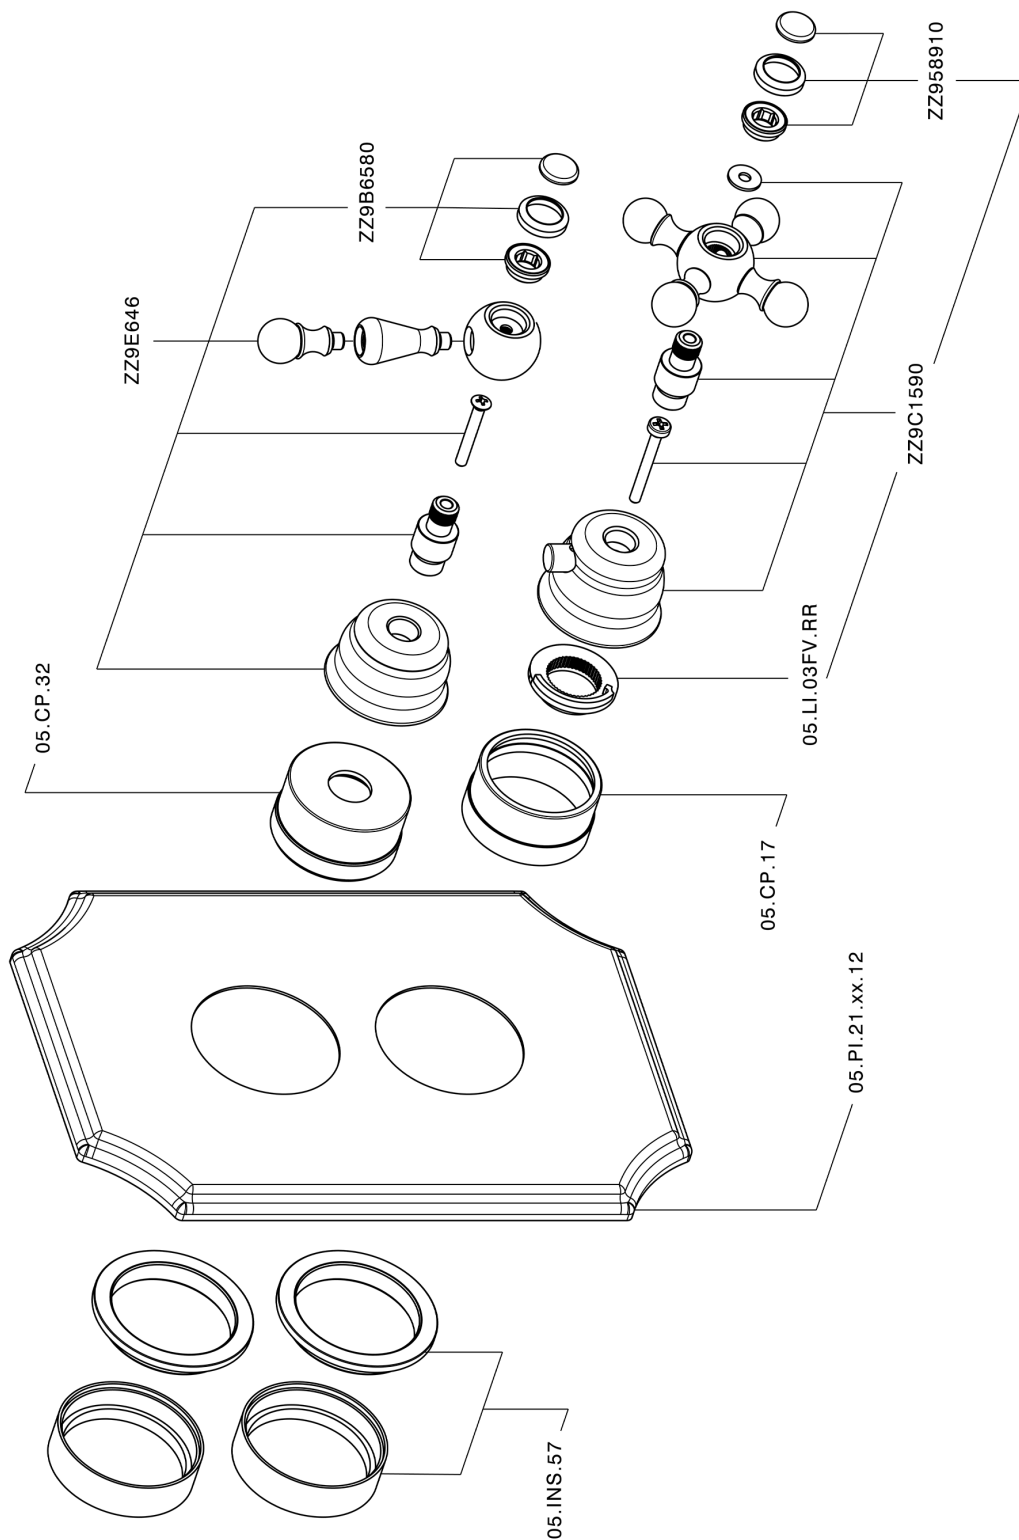

## Exposed part for con.thermo.shower valve, 2-outlet ARCANA TOSCANA\_TS018100

TS018100

<https://en.cisal.it/exposed-part-for-con-thermo-shower-valve-2-outlet-arcana-toscana-ts018100>

## Concealed thermostatic shower valve, 2-outlets CONCEALED\_ZA018101

ZA018101

<https://en.cisal.it/concealed-thermostatic-shower-valve-2-outlets-concealed-za018101>

2026-04-24