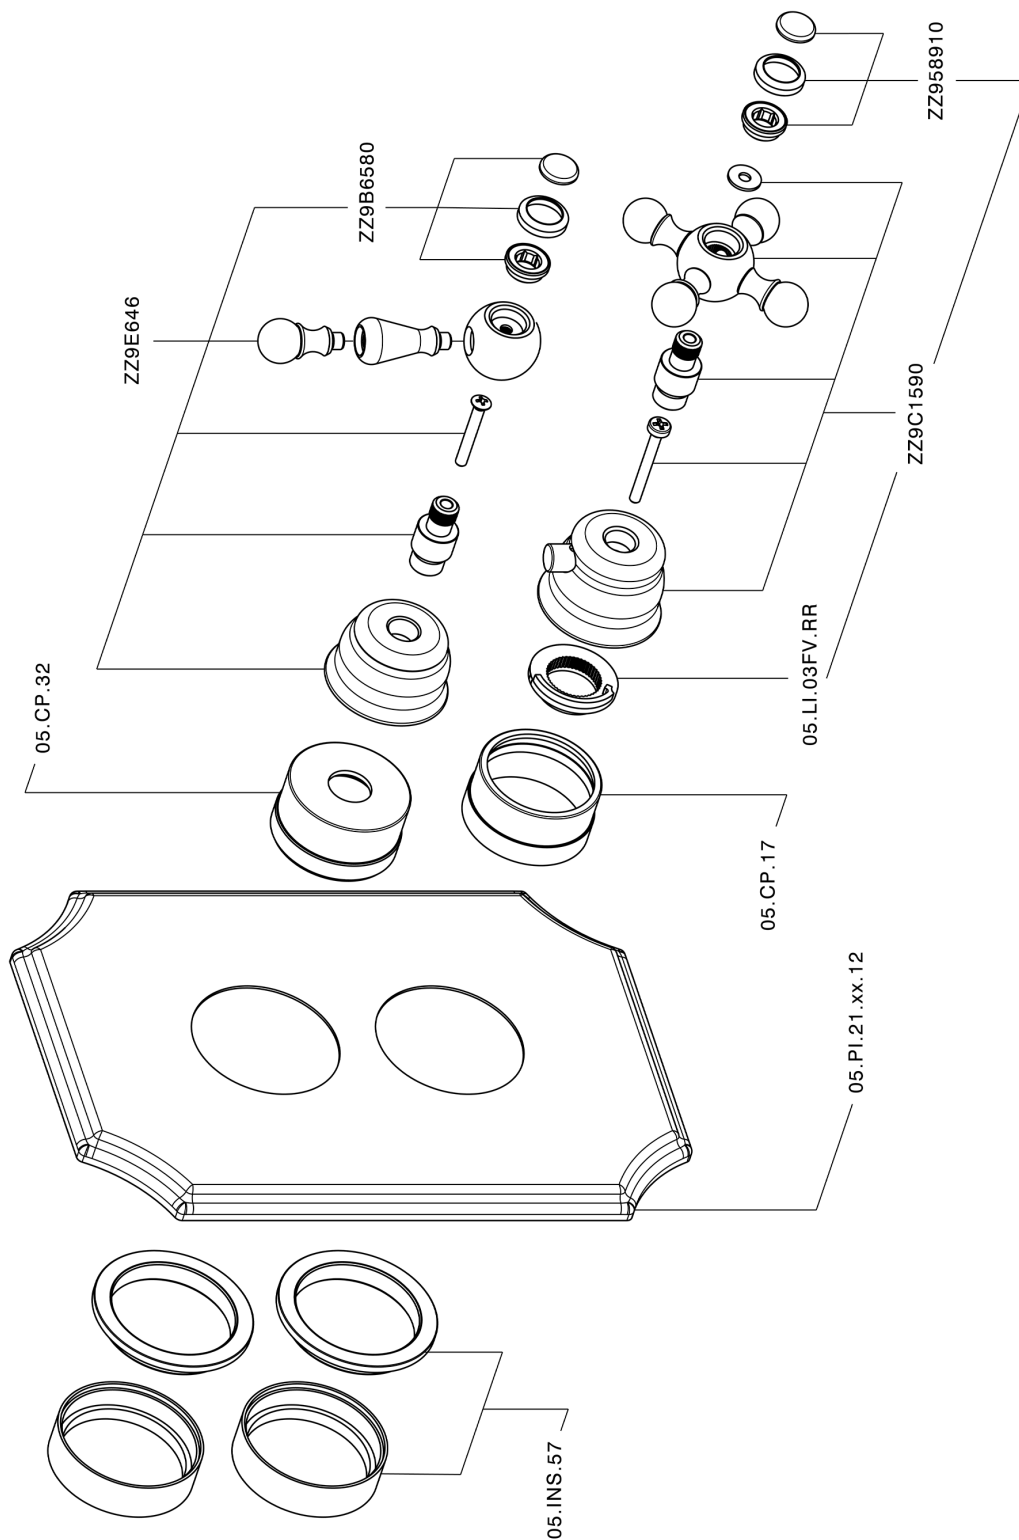

## Exposed part for con.thermo.shower valve, 2-outlet ARCANA TOSCANA\_TS018100

TS018100

<https://en.cisal.it/exposed-part-for-con-thermo-shower-valve-2-outlet-arcana-toscana-ts018100>

## Concealed thermostatic shower valve, 2-outlets CONCEALED\_ZA018101

ZA018101

<https://en.cisal.it/concealed-thermostatic-shower-valve-2-outlets-concealed-za018101>

2026-06-09