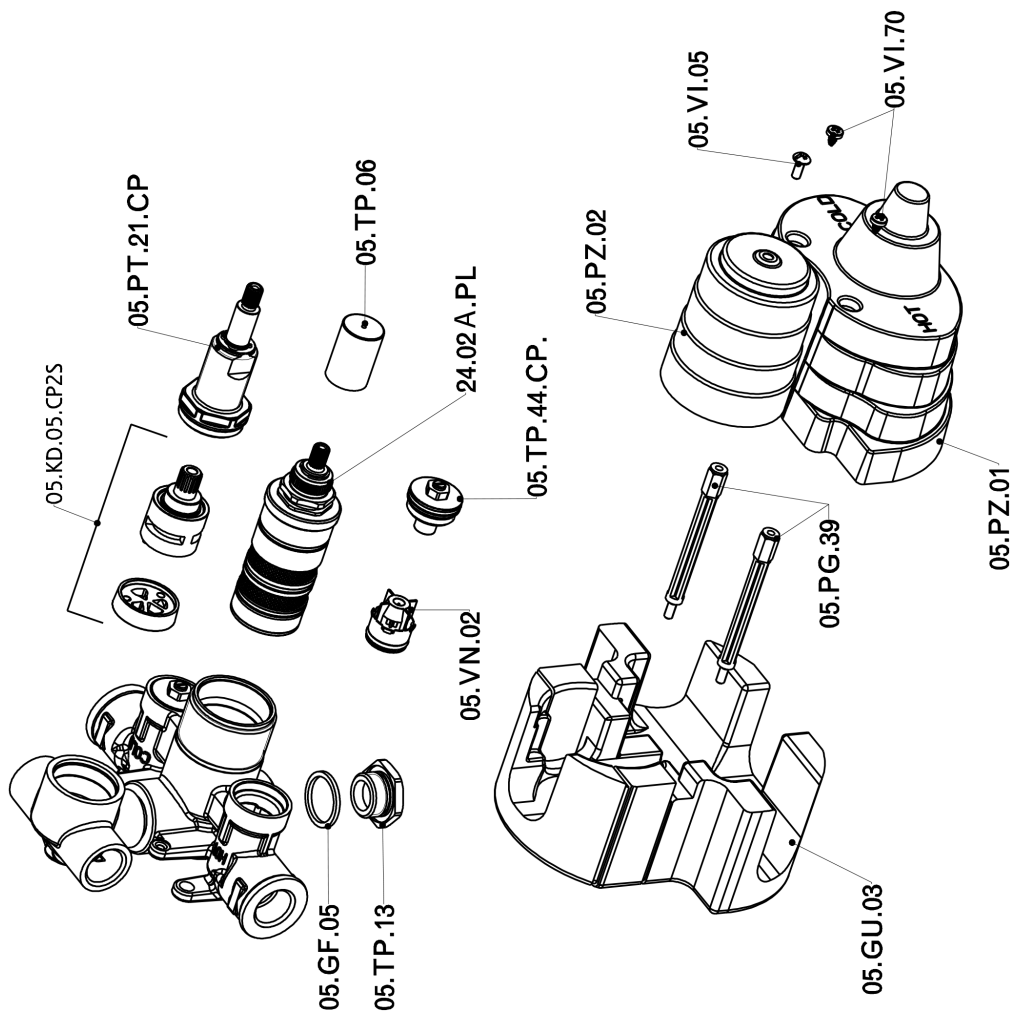

## Exposed part for con.thermo.shower valve, 2-outlet ARCANA TOSCANA\_TS018100

TS018100

<https://en.cisal.it/exposed-part-for-con-thermo-shower-valve-2-outlet-arcana-toscana-ts018100>

## Concealed thermostatic shower valve, 2-outlets CONCEALED\_ZA018101

ZA018101

<https://en.cisal.it/concealed-thermostatic-shower-valve-2-outlets-concealed-za018101>

2026-04-24