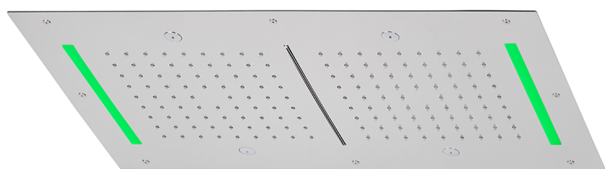

700x400 mm Chromotherapy Ceiling showerhead ZEN SHOWER_ZS0C0120

MODEL **ZS0C0120**

700x400 mm Chromotherapy Ceiling showerhead, 2 rain, spraying functions, waterfall, chromotherapy functions, with remote control included, Stainless Steel AISI 304

AVAILABLE FINISHINGS

-  **40** 40 Matt Black
-  **4Q** 4Q Matt White
-  **5G** 5G Rose Gold
-  **D1** D1 Brushed Inox
-  **D2** D2 Polished Inox

CHARACTERISTICS

2024-11-10