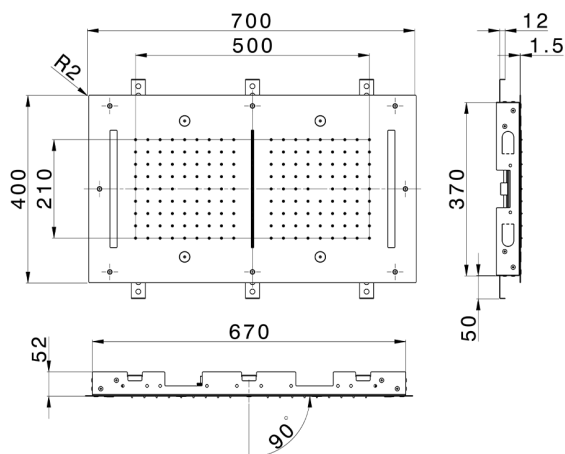

700x400 mm Chromotherapy Ceiling showerhead ZEN SHOWER_ZS0C0120

MODEL **ZS0C0120**

700x400 mm Chromotherapy Ceiling showerhead, 2 rain, spraying functions, waterfall, chromotherapy functions, with remote control included, Stainless Steel AISI 304

AVAILABLE FINISHINGS

- **40** 40 Matt Black
- **4Q** 4Q Matt White
- **5G** 5G Rose Gold
- **D1** D1 Brushed Inox
- **D2** D2 Polished Inox

CHARACTERISTICS

2024-09-21