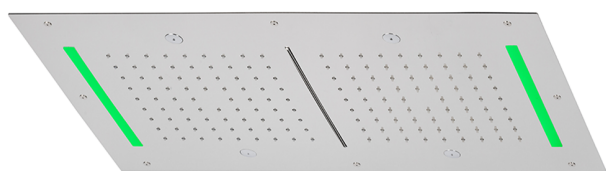

700x400 mm Chromotherapy Ceiling showerhead ZEN SHOWER_ZS0C0120

MODEL **ZS0C0120**

700x400 mm Chromotherapy Ceiling showerhead, 2 rain, spraying functions, waterfall, chromotherapy functions, with remote control included, Stainless Steel AISI 304

AVAILABLE FINISHINGS

-  **40** 40 Matt Black
-  **4Q** 4Q Matt White
-  **5G** 5G Rose Gold
-  **D1** D1 Brushed Inox
-  **D2** D2 Polished Inox

CHARACTERISTICS

2024-09-21