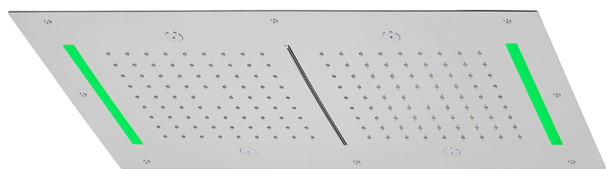

700x400 mm Chromotherapy Ceiling showerhead ZEN SHOWER_ZS0C0120

MODEL **ZS0C0120**

700x400 mm Chromotherapy Ceiling showerhead, 2 rain, spraying functions, waterfall, chromotherapy functions, with remote control included, Stainless Steel AISI 304

AVAILABLE FINISHINGS

- **40** 40 Matt Black
- **4Q** 4Q Matt White
- **5G** 5G Rose Gold
- **D1** D1 Brushed Inox
- **D2** D2 Polished Inox

CHARACTERISTICS

2024-09-21