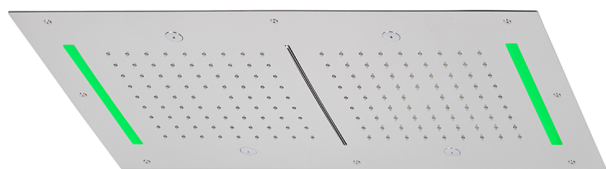

700x400 mm Chromotherapy Ceiling showerhead ZEN SHOWER_ZS0C0120

MODEL **ZS0C0120**

700x400 mm Chromotherapy Ceiling showerhead, 2 rain, spraying functions, waterfall, chromotherapy functions, with remote control included, Stainless Steel AISI 304

AVAILABLE FINISHINGS

-  **40** 40 Matt Black
-  **4Q** 4Q Matt White
-  **5G** 5G Rose Gold
-  **D1** D1 Brushed Inox
-  **D2** D2 Polished Inox

CHARACTERISTICS

2024-09-21