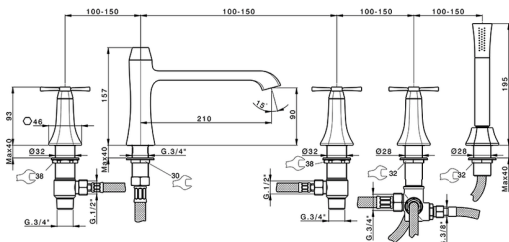

Deck-mounted 5-hole bath mixer **CHERIE_CX000260**

MODEL **CX000260**

Deck-mounted 5-hole bath mixer, 2 outlet diverter, Chérie Brass one spray handshower, 175 cm Brass flexible hose

AVAILABLE FINISHINGS

- 
6T 6T Chrome/Matt Black
- 
7C 7C Gold/Matt Black
- 
7D 7D Polished Nickel/Matt Black
- 
7E 7E Rose Gold/Matt Black

CHARACTERISTICS

2024-12-22