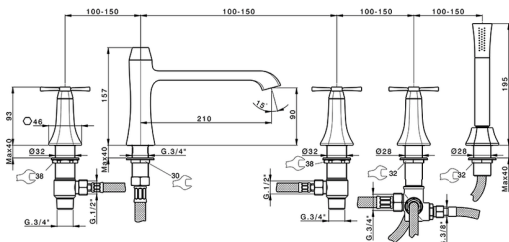

CHARACTERISTICS

2024-12-22