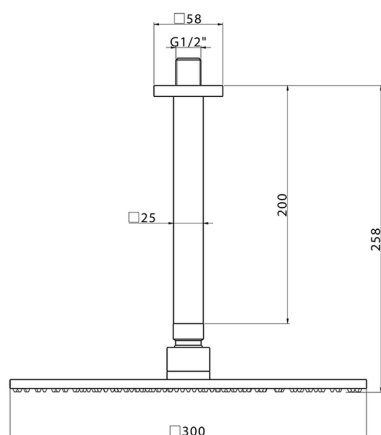

## Ceiling shower arm with showerhead WELLNESS\_DS013740

MODEL **DS013740**

Ceiling shower arm with showerhead, 300x300 mm 8 mm thick BRASS square showerhead, 200 mm shower arm

AVAILABLE FINISHINGS

CHARACTERISTICS