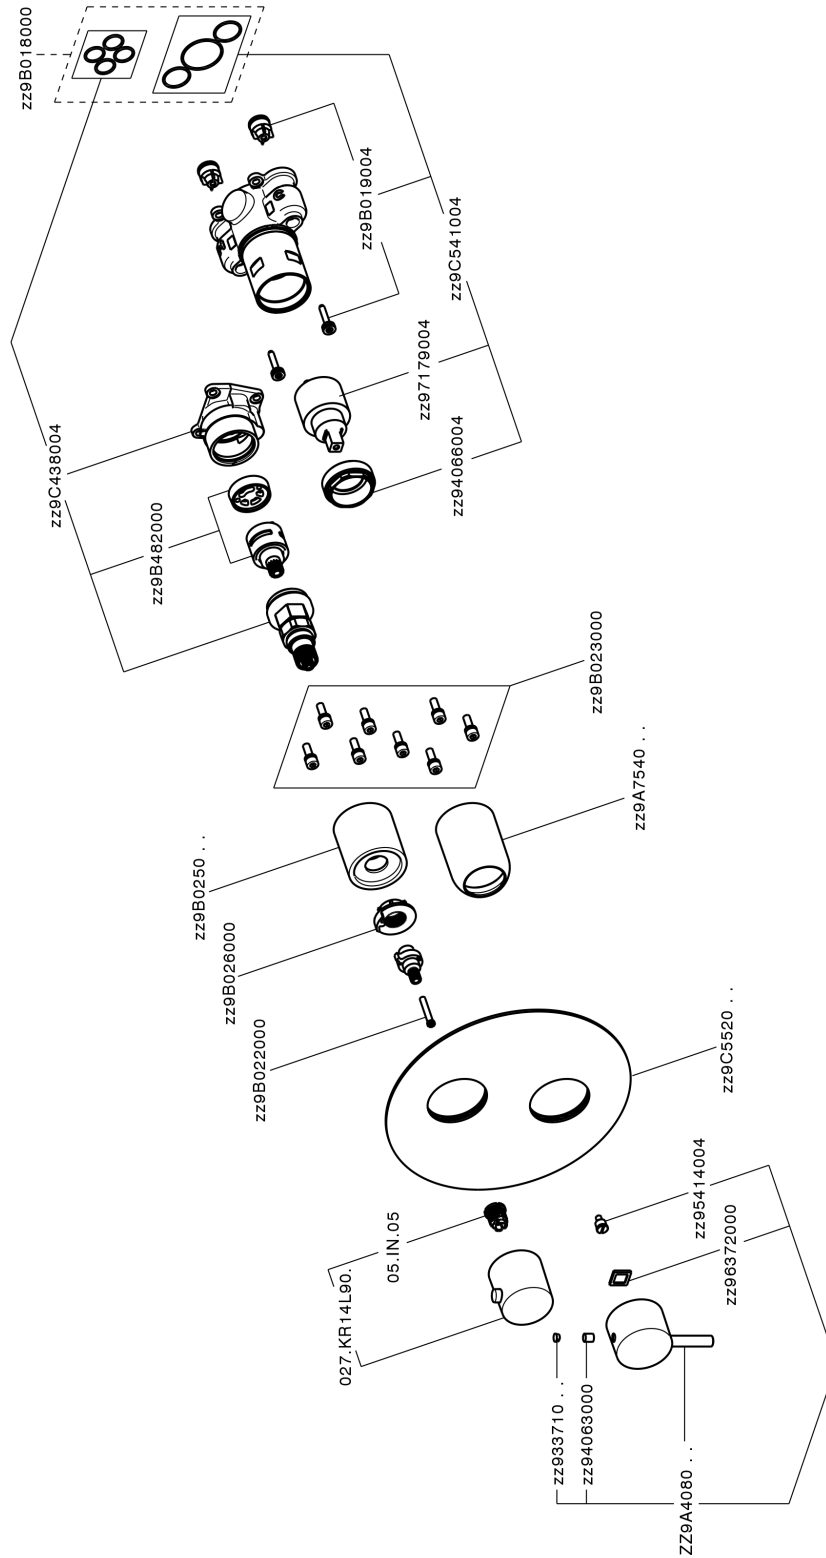

Exposed part for Single Lever One Box Valve SLIM_SM0BM030

SM0BM030

<https://en.cisal.it/exposed-part-for-single-lever-one-box-valve-slim-sm0bm030>

One Box Universal Concealed Part ONE BOX_ZA00B031

ZA00B031

<https://en.cisal.it/one-box-universal-concealed-part-one-box-za00b031>

One Box Universal Concealed Part ONE BOX_ZA00B030

ZA00B030

<https://en.cisal.it/one-box-universal-concealed-part-one-box-za00b030>

2024-12-22