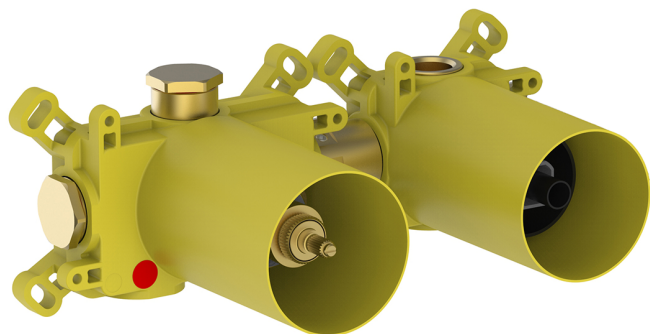

1 Function thermostatic concealed valve PUSH&SHOWER_ZA0G61R0

MODEL **ZA0G61R0**

1 Function thermostatic concealed valve, ON/OFF button with flow rate regulation, with protection guard box, to match with exposed parts: 1 Thermo 1 Push&Shower, without Thermo/ Push&Shower exposed parts

AVAILABLE FINISHINGS

04 04 Without finishing

CHARACTERISTICS

Cartridge Spare Parts **22.04A.AR - ZZ97279004**

Argo 2 (long filter) Thermostatic Valve

Thermostatic

The Cisal thermostatic is your personal water manager, helping you to handle, control and save water and energy.