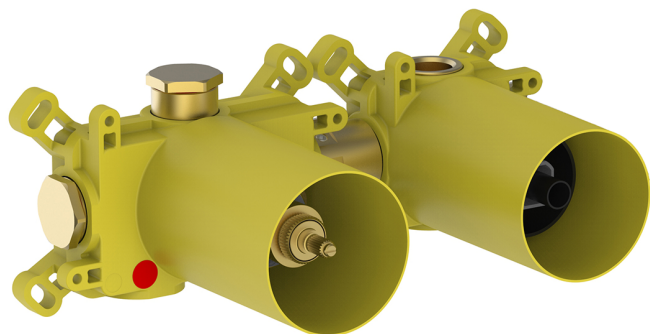

## 1 Function thermostatic concealed valve PUSH&SHOWER\_ZA0G61R0

MODEL **ZA0G61R0**

1 Function thermostatic concealed valve, ON/OFF button with flow rate regulation, with protection guard box, to match with exposed parts: 1 Thermo 1 Push&Shower, without Thermo/ Push&Shower exposed parts

AVAILABLE FINISHINGS

**04** 04 Without finishing

CHARACTERISTICS

Cartridge Spare Parts **22.04A.AR - ZZ97279004**

**Argo 2 (long filter) Thermostatic Valve**

### Thermostatic

The Cisal thermostatic is your personal water manager, helping you to handle, control and save water and energy.

2026-05-19