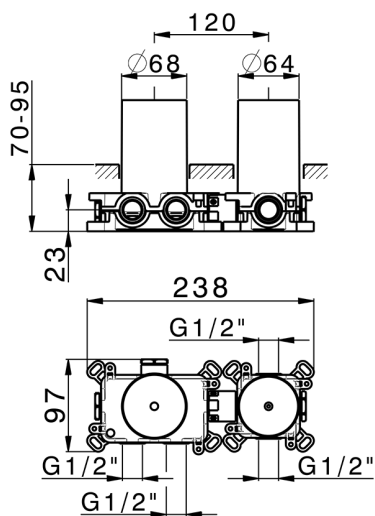

## 1 Function thermostatic concealed valve PUSH&SHOWER\_ZA0G61R0

MODEL **ZA0G61R0**

1 Function thermostatic concealed valve, ON/OFF button with flow rate regulation, with protection guard box, to match with exposed parts: 1 Thermo 1 Push&Shower, without Thermo/ Push&Shower exposed parts

AVAILABLE FINISHINGS

**04** 04 Without finishing

CHARACTERISTICS

Cartridge Spare Parts **22.04A.AR - ZZ97279004**

**Argo 2 (long filter) Thermostatic Valve**