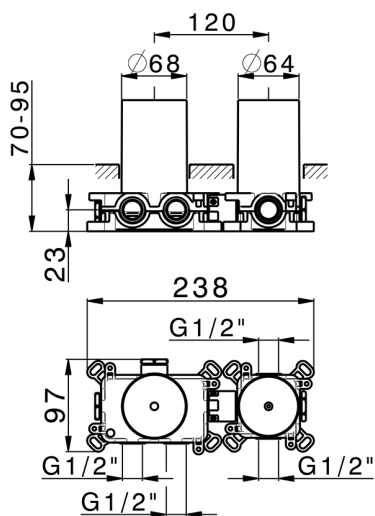

## 1 Function thermostatic concealed valve PUSH&SHOWER\_ZA0G61R0

MODEL **ZA0G61R0**

1 Function thermostatic concealed valve, ON/OFF button with flow rate regulation, with protection guard box, to match with exposed parts: 1 Thermo 1 Push&Shower, without Thermo/ Push&Shower exposed parts

AVAILABLE FINISHINGS

CHARACTERISTICS

Cartridge Spare Parts **22.04A.AR - ZZ97279004**

**Argo 2 (long filter) Thermostatic Valve**