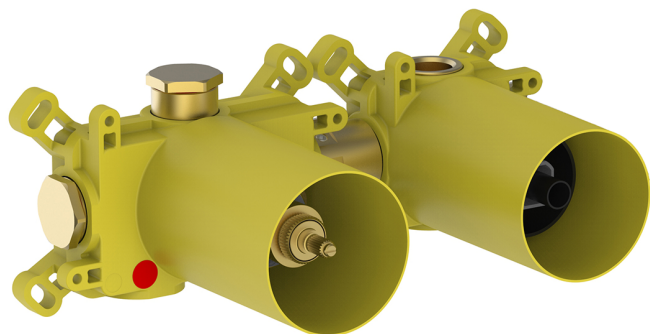

## 1 Function thermostatic concealed valve PUSH&SHOWER\_ZA0G61R0

MODEL **ZA0G61R0**

1 Function thermostatic concealed valve, ON/OFF button with flow rate regulation, with protection guard box, to match with exposed parts: 1 Thermo 1 Push&Shower, without Thermo/ Push&Shower exposed parts

AVAILABLE FINISHINGS

CHARACTERISTICS

Cartridge Spare Parts **22.04A.AR - ZZ97279004**

**Argo 2 (long filter) Thermostatic Valve**

### Thermostatic

The Cisal thermostatic is your personal water manager, helping you to handle, control and save water and energy.

2026-04-10