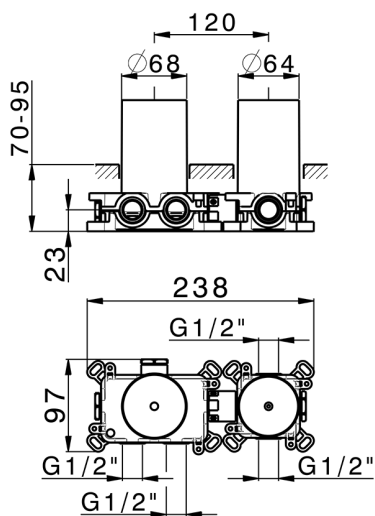

1 Function thermostatic concealed valve PUSH&SHOWER_ZA0G61R0

MODEL **ZA0G61R0**

1 Function thermostatic concealed valve, ON/OFF button with flow rate regulation, with protection guard box, to match with exposed parts: 1 Thermo 1 Push&Shower, without Thermo/ Push&Shower exposed parts

AVAILABLE FINISHINGS

04 04 Without finishing

CHARACTERISTICS

Cartridge Spare Parts **22.04A.AR - ZZ97279004**

Argo 2 (long filter) Thermostatic Valve

Thermostatic

The Cisal thermostatic is your personal water manager, helping you to handle, control and save water and energy.