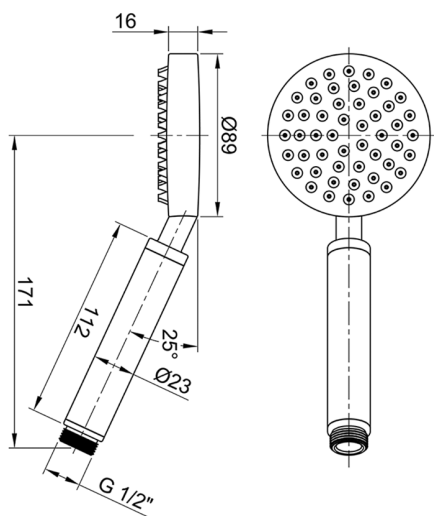

Handshower SHOWER_DS014510

MODEL **DS014510**

Handshower, 89 mm ABS one spray, INOX AISI 304

AVAILABLE FINISHINGS

D1 D1 Brushed Inox

CHARACTERISTICS

2026-04-04