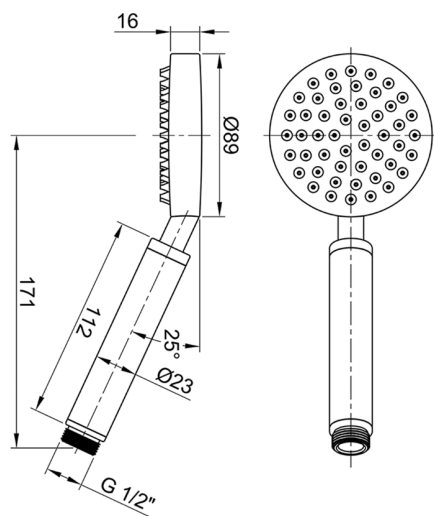

Handshower SHOWER_DS014510

MODEL **DS014510**

Handshower, 89 mm ABS one spray, INOX AISI 304

AVAILABLE FINISHINGS

D1 D1 Brushed Inox

CHARACTERISTICS

2026-06-05