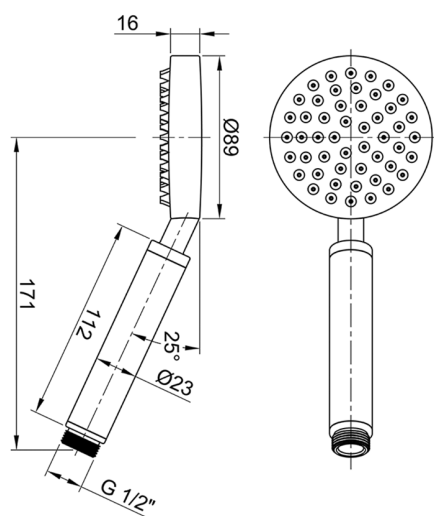

## Handshower SHOWER\_DS014510

MODEL **DS014510**

Handshower, 89 mm ABS one spray, INOX AISI 304

AVAILABLE FINISHINGS

CHARACTERISTICS

2026-04-26