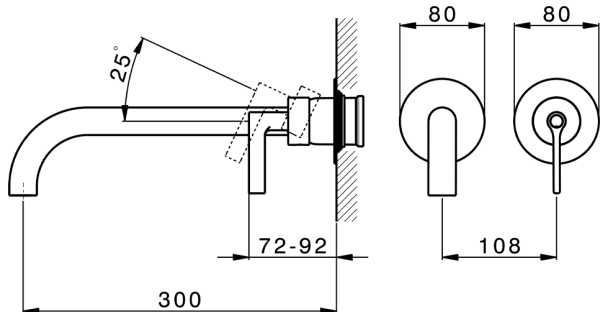

## Exposed part for single lever washbasin valve GRACE\_GC005512

MODEL **GC005512**

Exposed part for single lever washbasin valve, without concealed part, spout L.300 mm, for item Easy-Box ZA002450-ZA025510

## Exposed part for single lever washbasin valve GRACE\_GC005512

GC005512

<https://en.cisal.it/exposed-part-for-single-lever-washbasin-valve-grace-gc005512>

2024-11-23