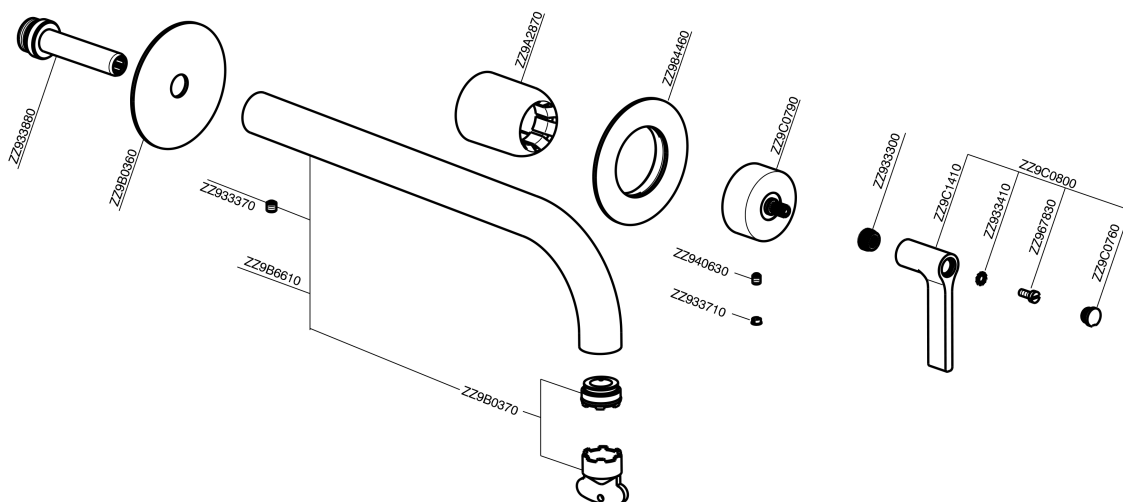

## Exposed part for single lever washbasin valve GRACE\_GC005512

MODEL **GC005512**

Exposed part for single lever washbasin valve, without concealed part, spout L.300 mm, for item Easy-Box ZA002450-ZA025510

### CHARACTERISTICS

Installation **Concealed**  
 Required concealed parts **ZA002450**

## Exposed part for single lever washbasin valve GRACE\_GC005512

GC005512

<https://en.cisal.it/exposed-part-for-single-lever-washbasin-valve-grace-gc005512>

2024-11-23