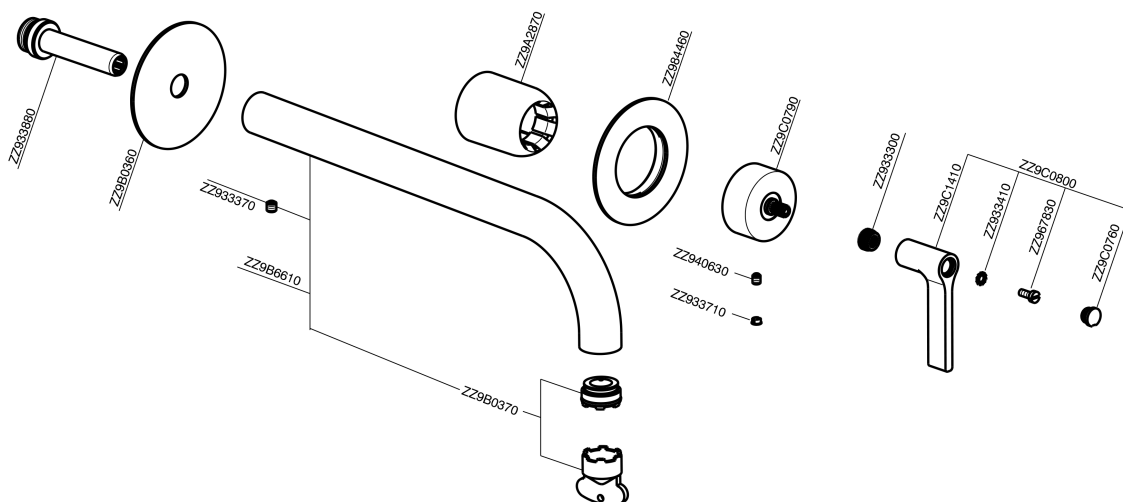

Exposed part for single lever washbasin valve GRACE_GC005512

GC005512

<https://en.cisal.it/exposed-part-for-single-lever-washbasin-valve-grace-gc005512>

2024-11-23