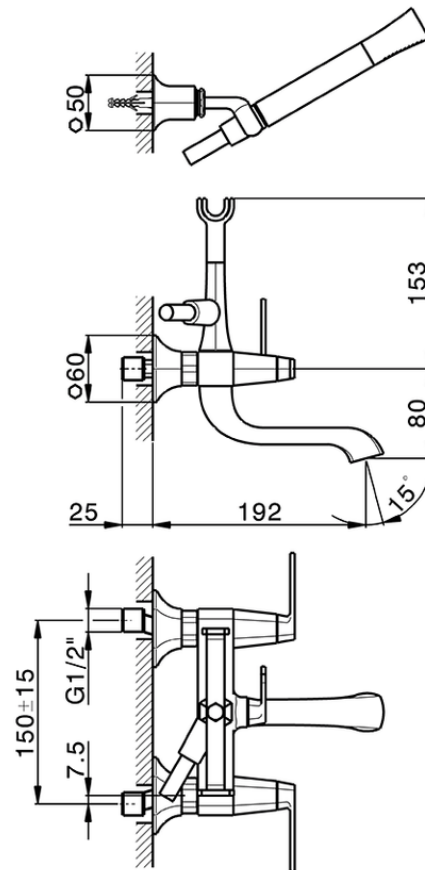

Bath mixer, full equipment CHERIE_CF000120

CF000120

<https://en.cisal.it/bath-mixer-full-equipment-cherie-cf000120>

2026-06-30