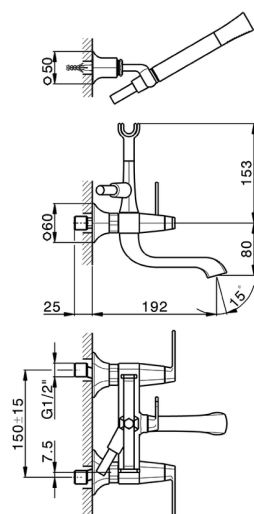

CHARACTERISTICS

2026-06-14