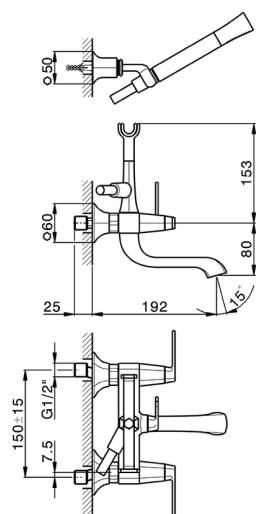

CHARACTERISTICS

2026-06-13