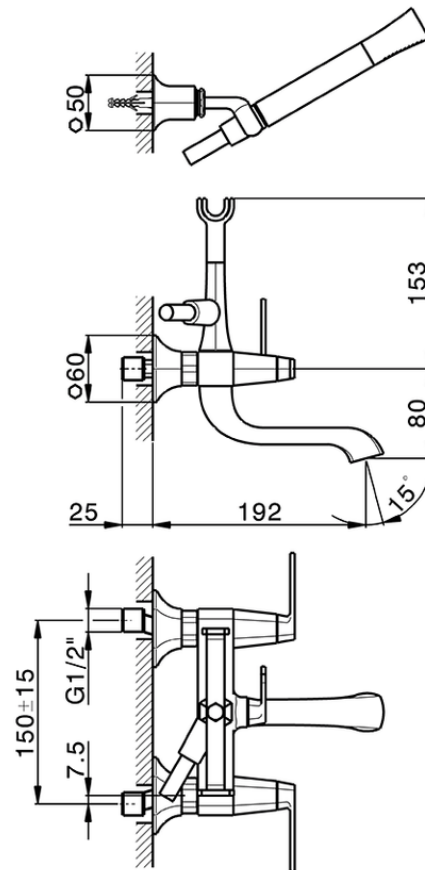

Bath mixer, full equipment CHERIE_CF000120

CF000120

<https://en.cisal.it/bath-mixer-full-equipment-cherie-cf000120>

2026-06-13