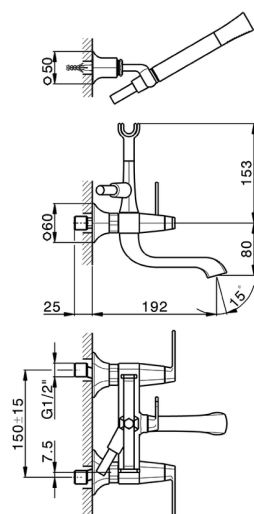

CHARACTERISTICS

2026-05-19