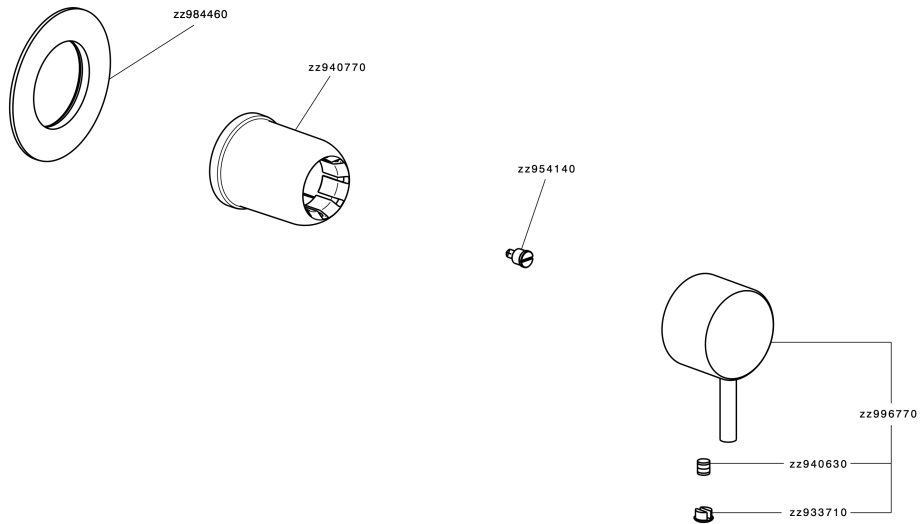

## Exposed part for concealed S.L. shower valve NUOVA LESS\_LN003000

LN003000

<https://en.cisal.it/exposed-part-for-concealed-s-l-shower-valve-nuova-less-ln003000>

## Concealed single lever shower mixer CONCEALED\_ZA005301

ZA005301

<https://en.cisal.it/concealed-single-lever-shower-mixer-concealed-za005301>

## Concealed single lever shower mixer CONCEALED\_ZA005300

ZA005300

<https://en.cisal.it/concealed-single-lever-shower-mixer-concealed-za005300>

2024-12-22